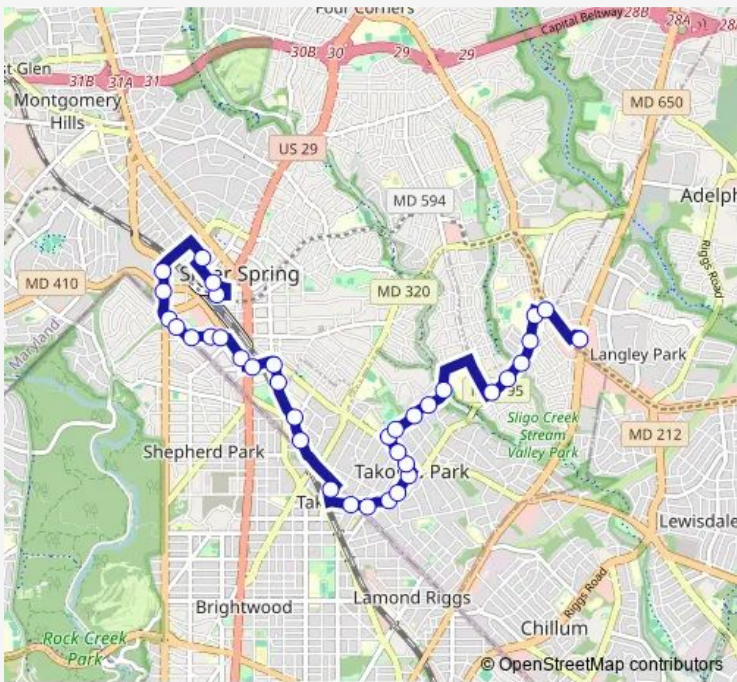

Bus 18 18-Silver Spring -Takoma -Langley

[Go to website](#)

Direction
 Silver Spring Station & BAY 225 — Takoma-Langley Transit Center & BAY G

36 stops

[Open route schedule](#)

- Silver Spring Station & BAY 225
- 2ND AVE & Colesville Rd
- Fenwick LN & 1ST Ave
- 16th ST & Spring St
- 16th ST & East West Hwy
- Eastern AVE & 16th St
- Eastern AVE & Portal Dr
- Blair Mill RD & Eastern Ave
- Blair Mill RD & Eastern Dr
- Blair Mill RD & East West Hwy
- East West HWY & Georgia Ave
- Burlington AVE & RR Bridge
- Fenton ST & Philadelphia Ave
- Fenton ST & NEW York Ave
- Fenton ST & Takoma Ave
- Takoma AVE & Buffalo Ave
- Takoma Station & BAY A
- Carroll AVE & Maple Ave
- Carroll AVE & Laurel Ave
- Carroll AVE & Tulip Ave
- Carroll AVE & Columbia Ave

Route schedule

Silver Spring Station & BAY 225 — Takoma-Langley Transit Center & BAY G

Monday	06:10-00:15 ⁺¹
Tuesday	06:10-23:55
Wednesday	06:10-00:15 ⁺¹
Thursday	06:10-00:15 ⁺¹
Friday	06:10-23:55
Saturday	06:30-22:15
Sunday	07:15-20:00

Route info

Direction: Silver Spring Station & BAY 225

Stops: 36

Trip Duration: 0 hour 36 min

18 — 18-Silver Spring -Takoma -Langley **BusMaps**

Carroll AVE & Philadelphia Ave

Philadelphia AVE & Holt Place

Philadelphia AVE & Park Ave

Carroll AVE & Wildwood Ave

Carroll AVE & Merrimac Dr

Merrimac DR & University Blvd

Takoma-Langley Transit Center & BAY G

Direction

Takoma-Langley Transit Center & BAY G — Silver Spring Station & BAY 225

37 stops