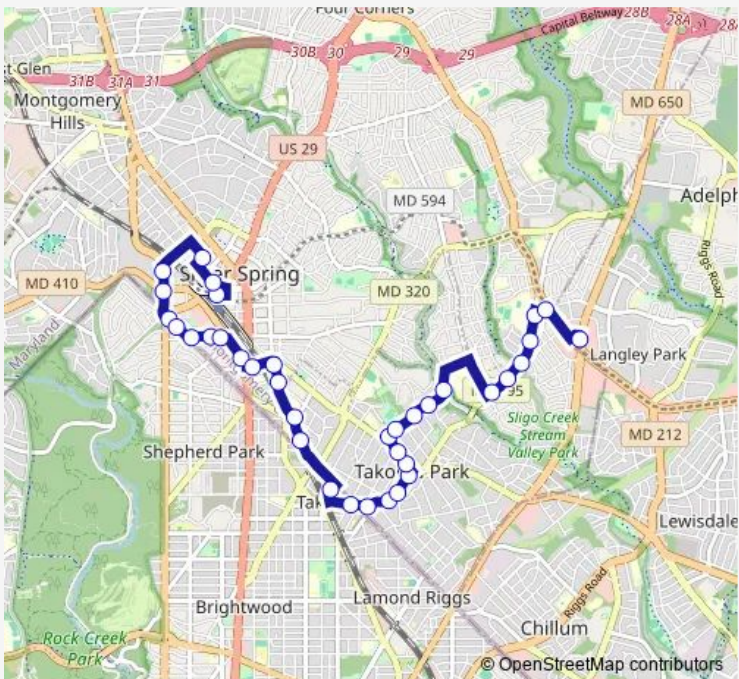

Bus 18 18-Silver Spring -Takoma -Langley

[Go to website](#)

Direction
 Silver Spring Station & BAY 225 — Takoma-Langley Transit Center & BAY G
 36 stops
[Open route schedule](#)

- Silver Spring Station & BAY 225
- 2ND AVE & Colesville Rd
- Fenwick LN & 1ST Ave
- 16th ST & Spring St
- 16th ST & East West Hwy
- Eastern AVE & 16th St
- Eastern AVE & Portal Dr
- Blair Mill RD & Eastern Ave
- Blair Mill RD & Eastern Dr
- Blair Mill RD & East West Hwy
- East West HWY & Georgia Ave
- Burlington AVE & RR Bridge
- Fenton ST & Philadelphia Ave
- Fenton ST & NEW York Ave
- Fenton ST & Takoma Ave
- Takoma AVE & Buffalo Ave
- Takoma Station & BAY A
- Carroll AVE & Maple Ave
- Carroll AVE & Laurel Ave
- Carroll AVE & Tulip Ave
- Carroll AVE & Columbia Ave

Route schedule
 Silver Spring Station & BAY 225 — Takoma-Langley Transit Center & BAY G

Monday	06:10-00:15 ⁺¹
Tuesday	06:10-23:55
Wednesday	06:10-23:55
Thursday	06:10-00:15 ⁺¹
Friday	06:10-23:55
Saturday	06:30-22:15
Sunday	07:15-20:00

Route info
 Direction: Silver Spring Station & BAY 225
 Stops: 36
 Trip Duration: 0 hour 36 min

18 — 18-Silver Spring -Takoma -Langley BusMaps

Carroll AVE & Philadelphia Ave

Philadelphia AVE & Holt Place

Friday 06:15-23:35

Saturday 06:50-21:50

Sunday 06:55-19:40

Route info

Direction: Takoma-Langley Transit Center & BAY G

Stops: 37

Trip Duration: 0 hour 33 min

Fenton ST & Philadelphia Ave