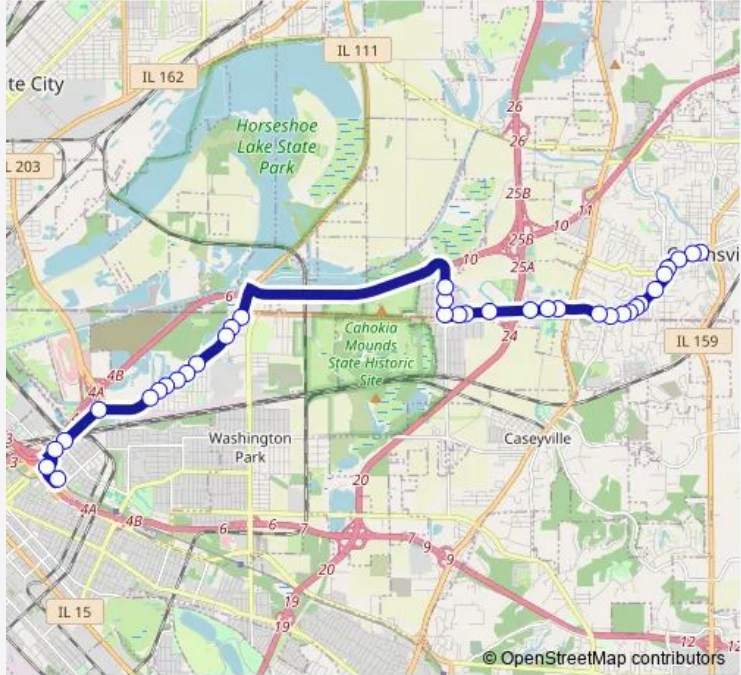

Bus 18 Collinsville Regional

[Go to website](#)

Direction
 Collinsville Station — Emerson Pk Metro Link
 35 stops
[Open route schedule](#)

- Collinsville Station
- Clay St & Seminary St S / W
- Clay St & Hesperia St S / W
- Combs Ave & Main St. S / W
- St. Louis Rd & Main St S / W
- St. Louis Rd & Maple St S / W
- St. Louis Rd. & Moffett Ave S / W
- St. Louis Rd & Ofarrell St S / W
- St. Louis Rd & Boskydells Dr S / W
- St. Louis Rd. & Davis Pl S / W
- St. Louis Rd. & Kenwood La S / W
- St. Louis Rd. & National Terrace S / W
- St. Louis Rd. & Ramones S / W
- Collinsville Rd & St. Louis Rd S / W
- Collinsville Rd & Arnold St S / W
- Fan Duel S / W
- Collinsville Rd & John St S / W
- Collinsville Rd & Anderson Ave S / W
- Black La & Collinsville Rd S / W
- Black La & College St S / W
- Black La & Fairview Blvd S / W

Route schedule
 Collinsville Station — Emerson Pk Metro Link

Monday	04:58-23:52
Tuesday	04:58-23:52
Wednesday	04:58-23:52
Thursday	04:58-23:52
Friday	04:58-23:52
Saturday	06:58-22:52
Sunday	07:58-20:55

Route info
 Direction: Collinsville Station
 Stops: 35
 Trip Duration: 0 hour 21 min

Collinsville Rd & IL 111 S / W

Collinsville Rd & 53rd St S / W

Collinsville Rd & 51st St S / W

Collinsville Rd & 43rd St S / W

Friday 05:29-00:19⁺¹

Saturday 07:29-23:19

Sunday 08:29-20:19

Route info

Direction: Emerson Pk Metro Link

Stops: 34

Trip Duration: 0 hour 22 min

St. Louis Rd & Davis Pl N / E