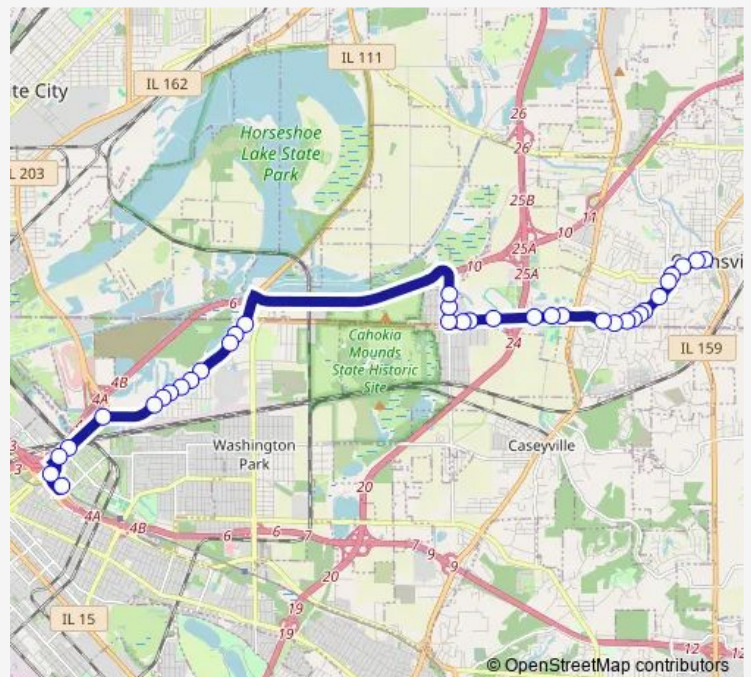

Collinsville Rd & John St S / W

Collinsville Rd & Anderson Ave S / W

Black La & Collinsville Rd S / W

Black La & College St S / W

Black La & Fairview Blvd S / W

**Route schedule**

Collinsville Station — Emerson Pk Metro Link

Monday 04:58-23:52

Tuesday 04:58-23:52

Wednesday 04:58-23:52

Thursday 04:58-23:52

Friday 04:58-23:52

Saturday 06:58-22:52

Sunday 07:58-20:55

**Route info**

Direction: Collinsville Station

Stops: 35

Trip Duration: 0 hour 21 min

18 — Collinsville Regional

Collinsville Rd & IL 111 S / W

Collinsville Rd & 53rd St S / W

Collinsville Rd & 51st St S / W

Collinsville Rd & 43rd St S / W

## Route info

Direction: Emerson Pk Metro Link

Stops: 34

Trip Duration: 0 hour 22 min

St. Louis Rd & Davis Pl N / E

St. Louis Rd & Boskydells Dr N / E

St. Louis Rd & Ofarrell St N / E

St. Louis Rd & Moffett N / E