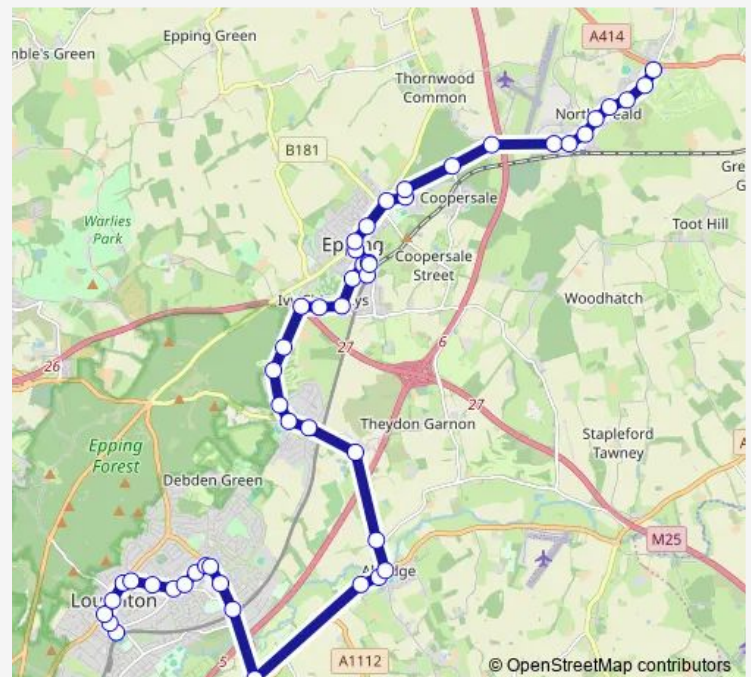

Woodlands

Woodland Grove

Sunnyside Road

Route schedule

The Talbot — Loughton Station

Monday 09:11-22:15

Tuesday 09:11-22:15

Wednesday 09:11-22:15

Thursday 09:11-22:15

Friday 09:11-22:15

Saturday 09:07-22:15

Sunday 09:10-19:25

Route info

Direction: The Talbot

Stops: 48

Trip Duration: 0 hour 54 min

Route schedule

Loughton Station — The Talbot

Monday 08:10-22:45

Tuesday 08:10-22:45

Wednesday 08:10-22:45

Thursday 08:10-22:45

Friday 08:10-22:45

Saturday 08:12-22:45

Sunday 10:50-20:05

Route info

Direction: Loughton Station

Stops: 49

Trip Duration: 0 hour 51 min

Fishers Lane

Meadow View

Western Avenue