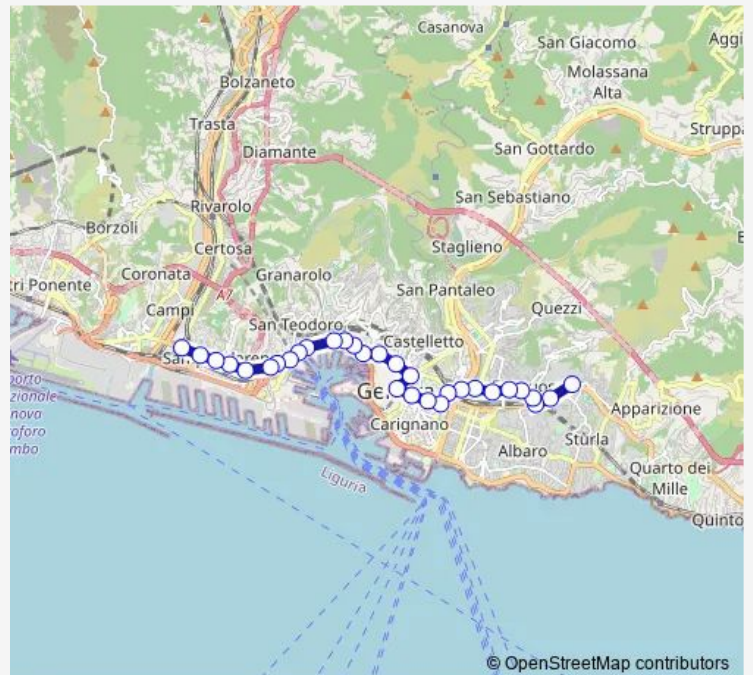

Bus 18 S. Martino H -Terralba - Brignole - Degola (Samp)

[Go to website](#)

Direction

undefined — undefined

0 stops

[Open route schedule](#)

Route schedule

undefined — undefined

Monday —

Tuesday —

Wednesday —

Thursday —

Friday —

Saturday —

Sunday 17:08-19:00

Route info

Direction:

Stops: 0

Trip Duration: — min

■ 18 — S. Martino H -Terralba - Brignole - Degola (Samp)

Direction

undefined — undefined

0 stops

[Open route schedule](#)

Thursday —

Friday —

Saturday —

Sunday 15:02-18:41

Route info

Direction: Ospedale SAN Martino/Capolinea

Stops: 30

Trip Duration: 0 hour 39 min