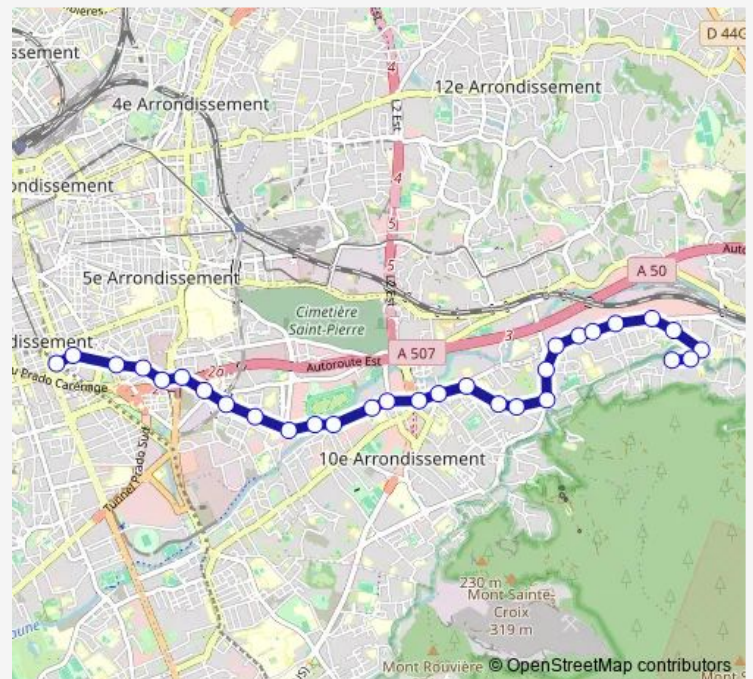

Thursday 05:18-21:05

Friday 05:18-21:05

Saturday 05:18-21:05

Sunday 05:18-21:05

Route info

Direction: Castellane

Stops: 30

Trip Duration: 0 hour 20 min

Route info

Direction: Le Bosquet

Stops: 29

Trip Duration: 0 hour 33 min

Toulon Hébert

Toulon Isly

Toulon Delphes

Castellane