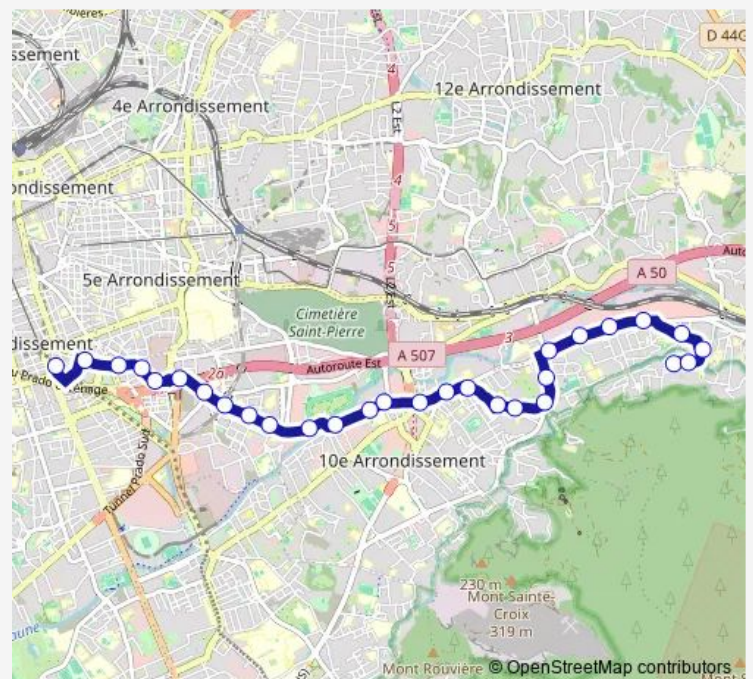

Thursday 05:18-21:05

Friday 05:18-21:05

Saturday 05:18-21:05

Sunday 06:00-20:45

Route info

Direction: Castellane

Stops: 30

Trip Duration: 0 hour 32 min

Route info

Direction: Le Bosquet

Stops: 29

Trip Duration: 0 hour 28 min

Toulon Hébert

Toulon Isly

Toulon Delphes

Castellane