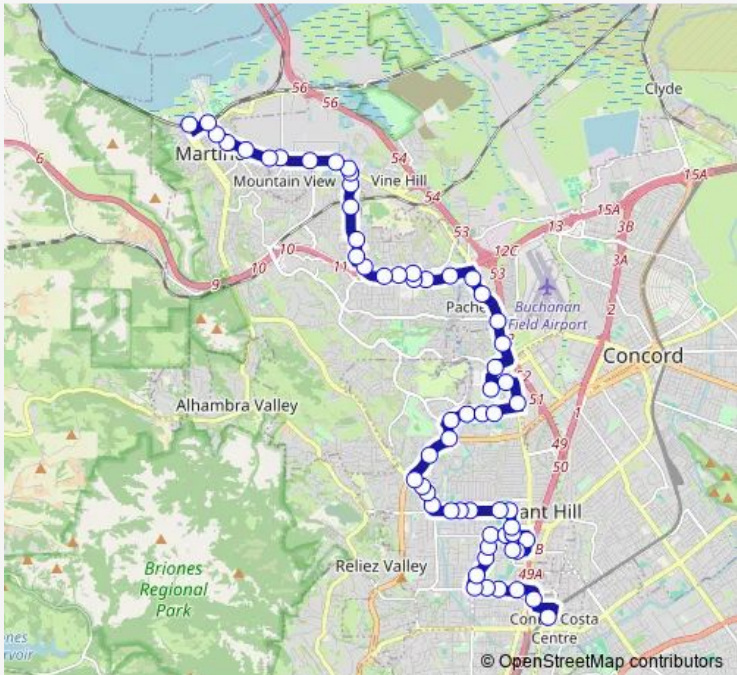

Bus 18 Martinez Amtrak/Pleasant Hill Bart

[Go to website](#)

Direction
 Pleasant Hill Bart — Martinez Amtrak Unloading
 62 stops
[Open route schedule](#)

- Pleasant Hill Bart
- Oak Rd And I 680 NB On Ramp
- Oak Park Blvd And Hook Ave
- Oak Park Blvd And Monticello Ave
- Oak Park Blvd And Monte Cresta Dr
- Oak Park Blvd And Patterson Blvd
- Patterson Blvd And Santa Barbara Rd
- Patterson Blvd And Roberta Rd
- Patterson Blvd And Soule Ave
- Boyd Rd And Patterson Rd
- Boyd Rd And Campbell Ln
- Boyd Rd And Cleveland Rd
- Contra Costa Blvd And Boyd Rd
- W Hookston Rd And Hookston Senior Homes
- Cleveland Rd And W Hookston Rd
- Cleveland Rd And Boyd Rd
- Cleveland Rd And Crescent Plz
- Gregory Ln And Cleveland Rd
- Gregory Ln And Moiso Ln
- Gregory Ln And Kahrs Ave
- Gregory Ln And Helen Rd And Brandon Rd

Route schedule
 Pleasant Hill Bart — Martinez Amtrak Unloading

Monday	07:10-20:30
Tuesday	07:10-20:30
Wednesday	07:10-20:30
Thursday	07:10-20:30
Friday	07:10-20:30
Saturday	—
Sunday	—

Route info
 Direction: Pleasant Hill Bart
 Stops: 62
 Trip Duration: 1 hour 1 min

Gregory Ln And Brandon Rd

Pleasant Hill Rd And Valley View Rd

Pleasant Hill Rd And Mercury Way

Pleasant Hill Rd And Mangini Rd

Pleasant Hill Rd And Taylor Blvd

Taylor Blvd And Apollo Way

Morello Ave And Taylor Blvd

Saturday —

Sunday —

Route info

Direction: Martinez Amtrak

Stops: 57

Trip Duration: 0 hour 59 min

Diablo Valley College

Contra Costa Blvd And Golf Club Rd