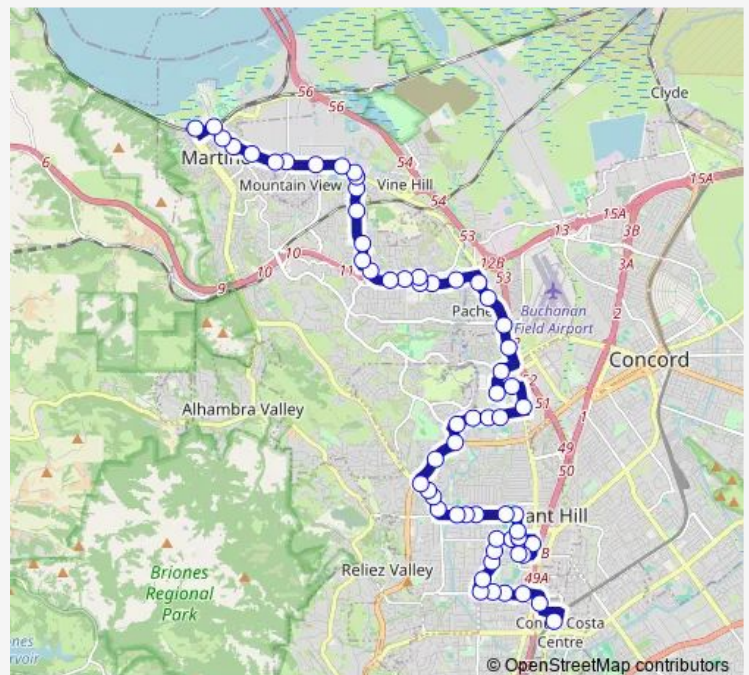

Boyd Rd And Patterson Rd

Boyd Rd And Campbell Ln

Boyd Rd And Cleveland Rd

Contra Costa Blvd And Boyd Rd

W Hookston Rd And Hookston Senior Homes

Cleveland Rd And W Hookston Rd

Cleveland Rd And Boyd Rd

Cleveland Rd And Crescent Plz

Wednesday 07:10-20:30

Thursday 07:10-20:30

Friday 07:10-20:30

Saturday —

Sunday —

Route info

Direction: Pleasant Hill Bart

Stops: 62

Trip Duration: 1 hour 1 min

18 — Martinez Amtrak/Pleasant Hill Bart

Gregory Ln And Brandon Rd

Pleasant Hill Rd And Valley View Rd

Pleasant Hill Rd And Mercury Way

Pleasant Hill Rd And Mangini Rd

Pleasant Hill Rd And Taylor Blvd

Taylor Blvd And Apollo Way

Morello Ave And Taylor Blvd

Viking Dr And Odin Dr

Viking Dr And Stubbs Rd

Viking Dr And College Park High

Viking Dr And Valley View Middle

Contra Costa Blvd And Viking Dr

Golf Club Rd And College Dr