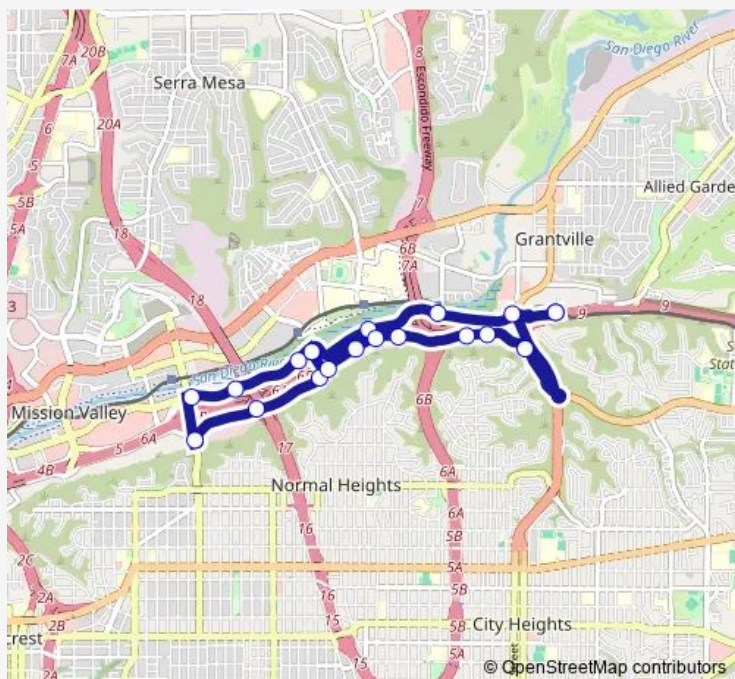

Camino Del Rio S & 4141

Camino Del Rio S & Caminito Pintoresco

Grantville Trolley Station

Route schedule

Grantville Trolley Station — Grantville Trolley Station

Monday 07:08-17:08

Tuesday 07:08-17:08

Wednesday 07:08-17:08

Thursday 07:08-17:08

Friday 07:08-17:08

Saturday —

Sunday —

Route info

Direction: Grantville Trolley Station

Stops: 20

Trip Duration: 0 hour 22 min

18 — Grantville Trlly via Camino del Rio

18 Bus time schedules and route maps are available in an offline PDF at busmaps.com. Use the busmaps.com website to see live bus times, train schedule or subway schedule, and step-by-step directions for all public transit in San Diego