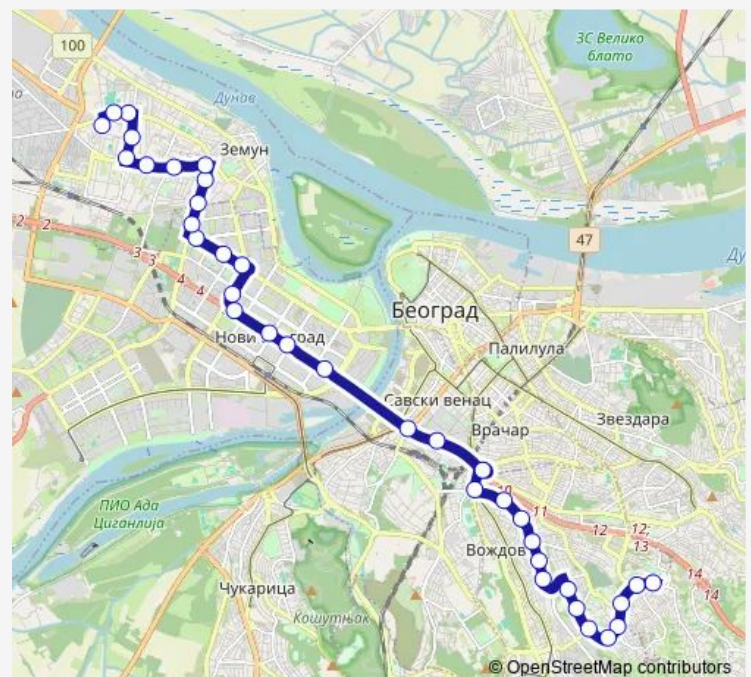

### Route schedule

Zemun /Bačka/ — Medaković 3

Monday	04:00-23:20
Tuesday	04:00-23:20
Wednesday	04:00-23:20
Thursday	04:00-23:20
Friday	04:00-23:20
Saturday	04:00-23:20
Sunday	04:00-23:15

### Route info

Direction: Zemun /Bačka/

Stops: 35

Trip Duration: 1 hour 0 min

Trg Oslobođenja

Prešernova

Ljubička (Univerzitet Singidunum)

Vitanovačka

## Direction

Medaković 3 — Zemun /Bačka/

36 stops

[Open route schedule](#)

Medaković 3

Vojislava Ilića

Zaplanjska

Naselje Braće Jerković

## Route info

Direction: Medaković 3

Stops: 36

Trip Duration: 0 hour 55 min

Pariske Komune

Paviljoni

Birotehnička Škola

Prilaz