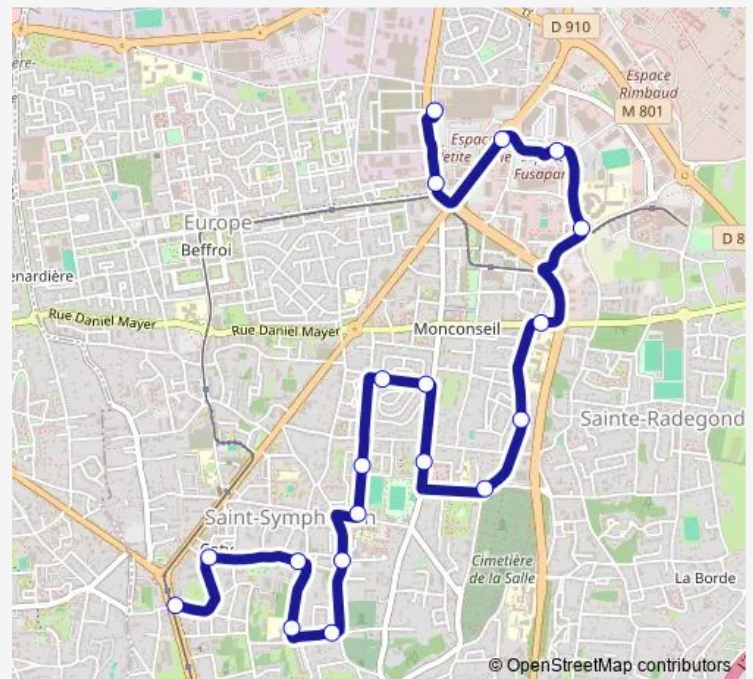

### Direction

Tranchée — Petite Arche

19 stops

[Open route schedule](#)

Tranchée

Christ Roi

Croix Pasquier

Clinique Velpeau

### Route schedule

Tranchée — Petite Arche

Monday 06:10-19:40

Tuesday 06:10-19:40

Wednesday 06:10-19:40

Thursday 06:10-19:40

Friday 06:10-19:40

Saturday 06:31-20:10

### Route info

Direction: Tranchée

Stops: 19

Trip Duration: 0 hour 26 min

18 — Tranchée - Petite Arche