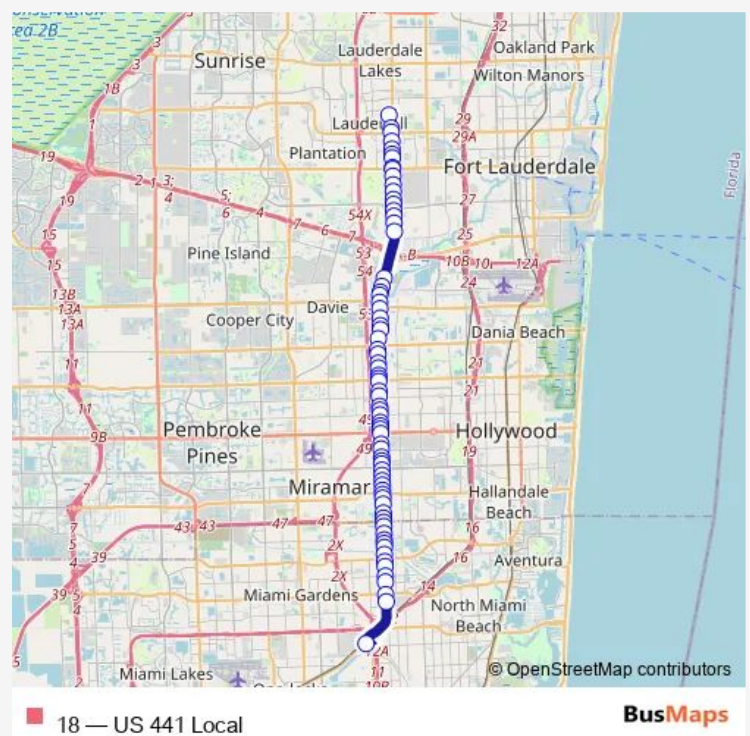

Bus 18 US 441 Local

[Go to website](#)

Direction

Lauderhill Transit Center - (BAY 3 - Rt18) — Golden Glades Park & Ride

73 stops

[Open route schedule](#)

Lauderhill Transit Center - (BAY 3 - Rt18)

US 441/NW 12 S (S)

US 441/SW 6 S

US 441/SW 8 S

US 441/Peters R (N)

US 441/Peters R (S)

US 441/Davie B

US 441/SW 16 S

US 441/SW 19 S

Riverland RD & US 441

US 441/Oakes R

US 441/Powells R - (U-Pull-IT CAR Scrap)

US 441/Powells R - (Davie Town Plaza)

Route schedule

Lauderhill Transit Center - (BAY 3 - Rt18) — Golden Glades Park & Ride

Monday	05:00-00:02 ⁺¹
Tuesday	05:00-00:02 ⁺¹
Wednesday	05:00-00:02 ⁺¹
Thursday	05:00-00:02 ⁺¹
Friday	05:00-00:02 ⁺¹
Saturday	04:57-23:56
Sunday	06:45-23:10

Route info

Direction: Lauderhill Transit Center - (BAY 3 - Rt18)

Stops: 73

Trip Duration: 1 hour 3 min

US 441/Orange D

US 441/Griffin R (N)

US 441/Griffin R (S)

US 441/SW 51 S