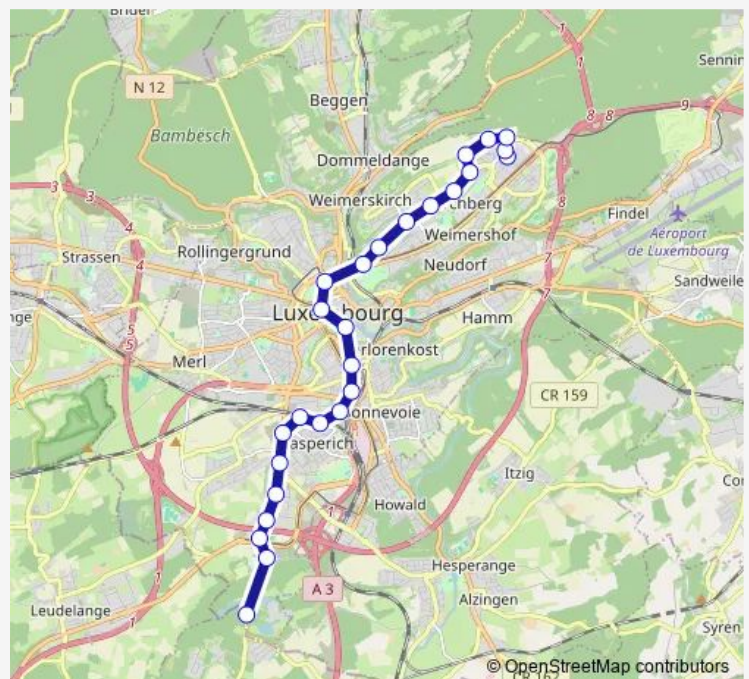

### Route schedule

Kockelscheuer, Patinoire — Kirchberg, Luxexpo Entrée Sud

Monday 05:18-23:30

Tuesday 05:18-23:30

Wednesday 05:18-23:30

Thursday 05:18-23:30

Friday 05:18-23:30

Saturday 05:30-23:31

### Route info

Direction: Kockelscheuer, Patinoire

Stops: 26

Trip Duration: 0 hour 39 min

18

BusMaps

Kirchberg, Simone de Beauvoir

Kirchberg, Léon Thyès