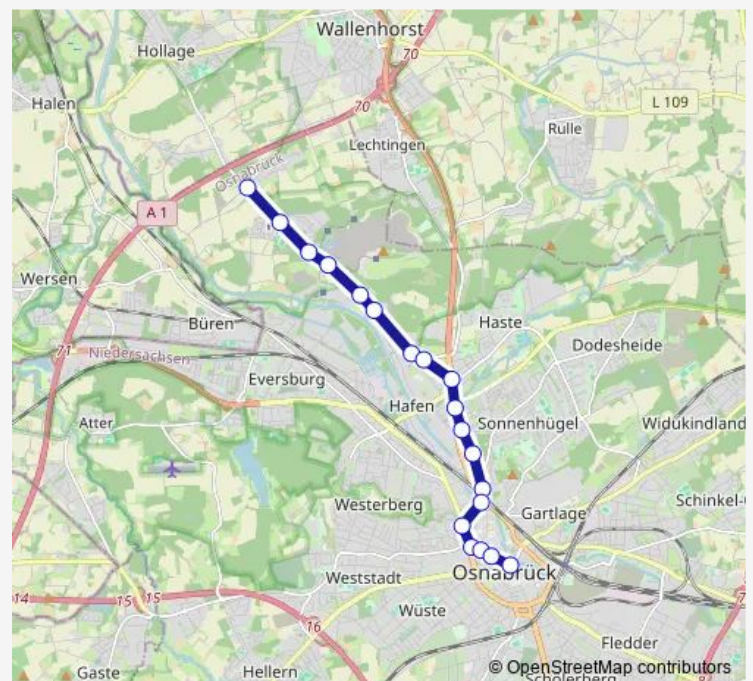

Direction

Osnabrück Feldkamp — Osnabrück Neumarkt

19 stops

[Open route schedule](#)

Osnabrück Feldkamp

Osnabrück Schule Pye

Osnabrück Große Siebenbürgen

Osnabrück Museum Industriekultur

Osnabrück Roopstraße

Osnabrück Hasetor/Bahnhof Altstadt

Osnabrück Reißmüllerplatz

Osnabrück Heger Tor

Osnabrück Nikolaizentrum

Osnabrück Kamp-Promenade

Osnabrück Neumarkt

Route schedule

Osnabrück Feldkamp — Osnabrück Neumarkt

Monday 07:01

Tuesday 07:01

Wednesday 07:01

Thursday 07:01

Friday 07:01

Saturday —

Sunday —

Route info

Direction: Osnabrück Feldkamp

Stops: 19

Trip Duration: 0 hour 25 min

18 Bus time schedules and route maps are available in an offline PDF at busmaps.com. Use the busmaps.com website to see live bus times, train schedule or subway schedule, and step-by-step directions for all public transit in Osnabrueck