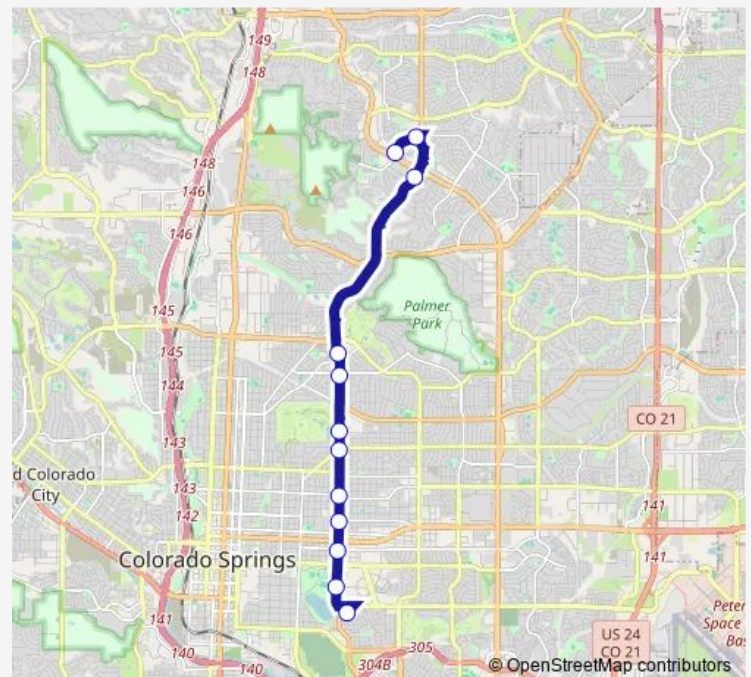

Union/ Academy

Union/Paseo

Union/Van Buren

Union/ Lelaray

Union/ Palmer Park

Union/ Cache La Poudre

Union Blvd/Willamette

Union Blvd/Bijou St Sb

Union Blvd/Parkside Dr

Eastlake/1912 Eastlake

Route schedule

Montebello/ Montebello Square — Eastlake/1912 Eastlake

Monday 05:57-20:57

Tuesday 05:57-20:57

Wednesday 05:57-20:57

Thursday 05:57-20:57

Friday 05:57-20:57

Saturday 06:39-17:39

Sunday 07:39-16:39

Route info

Direction: Montebello/ Montebello Square

Stops: 12

Trip Duration: 0 hour 25 min

18 — Union Blvd

Direction

Eastlake/1912 Eastlake — Montebello/ Montebello Square

11 stops

[Open route schedule](#)

Eastlake/1912 Eastlake

Union Blvd/ Parkside Dr. Nb

Union Blvd/Bijou St

Union Blvd/East St. Vrain Nb