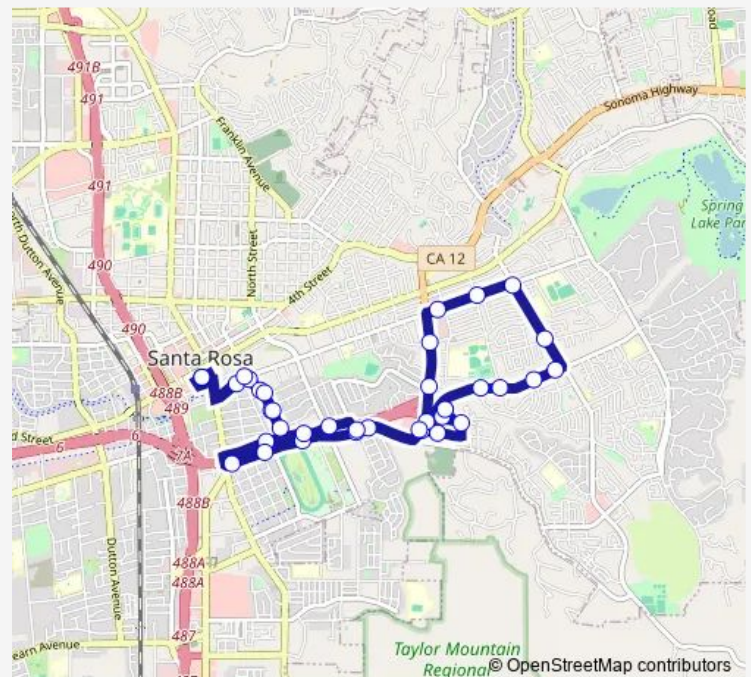

Sonoma Ave at Farmers Ln

Sonoma Ave at Franquette Ave

Yulupa Ave at Sonoma Ave

Route schedule

Transit Mall South Bays — Transit Mall South Bays

Monday 10:20-16:20

Tuesday 10:20-16:20

Wednesday 10:20-16:20

Thursday 10:20-16:20

Friday 10:20-16:20

Saturday 10:20-16:20

Sunday 10:20-16:20

Route info

Direction: Transit Mall South Bays

Stops: 37

Trip Duration: 0 hour 40 min

18 — East Circulator

Yulupa Ave at Mayette Ave

Hoen Ave at Hilliard Ct

Hoen Ave at Camden Ct

Hoen Ave at Franquette Ave

Hoen Ave at Hoen Frontage Rd

Townview Ave at Townview Ln

1405 Townview Ln

Farmers Ln at Bennett Valley Rd

Bennett Valley Rd at Gordon Ln

Maple Ave at Brookwood Ave

Maple Ave at Park and Ride

South E St at Stevenson St

South E St at Vallejo St

South E St at Clark St

Sonoma Ave at E St