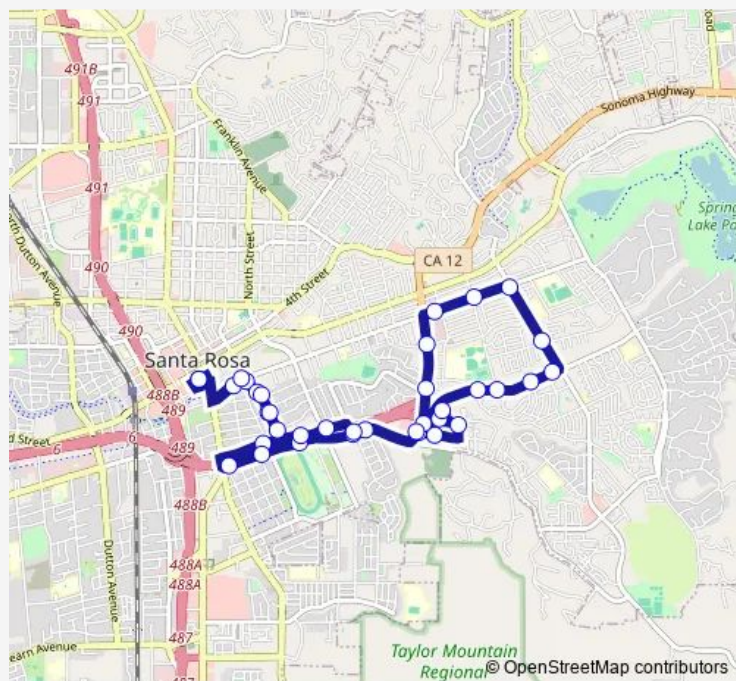

Sonoma Ave at Farmers Ln

Sonoma Ave at Franquette Ave

Yulupa Ave at Sonoma Ave

**Route schedule**

Transit Mall South Bays — Transit Mall South Bays

Monday 10:20-16:20

Tuesday 10:20-16:20

Wednesday 10:20-16:20

Thursday 10:20-16:20

Friday 10:20-16:20

Saturday 10:20-16:20

Sunday 10:20-16:20

**Route info**

Direction: Transit Mall South Bays

Stops: 37

Trip Duration: 0 hour 40 min

18 — East Circulator

Yulupa Ave at Mayette Ave

Hoen Ave at Hilliard Ct

Hoen Ave at Camden Ct

Hoen Ave at Franquette Ave

Hoen Ave at Hoen Frontage Rd

Townview Ave at Townview Ln

1405 Townview Ave

Farmers Ln at Bennett Valley Rd

Bennett Valley Rd at Gordon Ln

Maple Ave at Brookwood Ave

Maple Ave at Park and Ride

South E St at Stevenson St

South E St at Vallejo St

South E St at Clark St

Sonoma Ave at E St