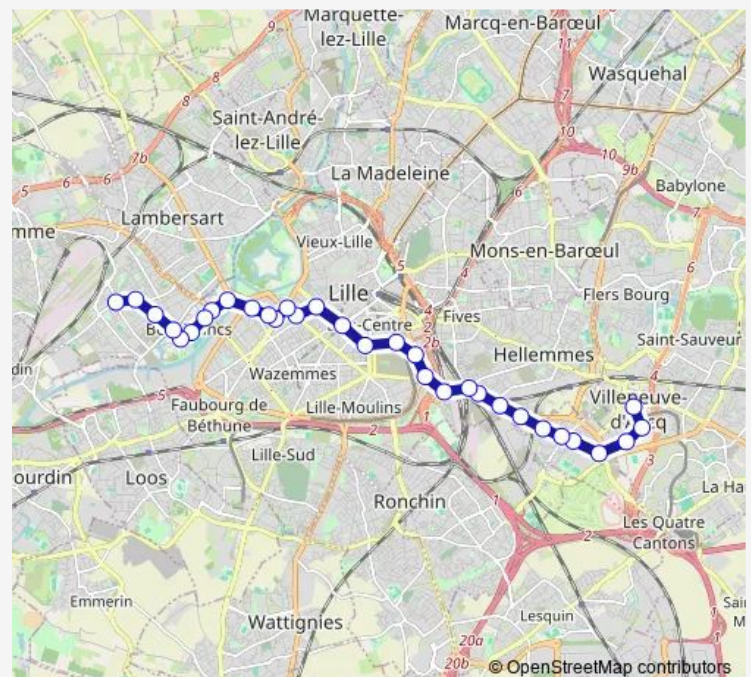

Sacre Coeur

Solferino

Universite Catholique

Route schedule

Hotel De Ville — Anatole France

Monday	05:35-00:30 ⁺¹
Tuesday	05:35-00:30 ⁺¹
Wednesday	05:35-00:30 ⁺¹
Thursday	05:35-00:30 ⁺¹
Friday	05:35-00:30 ⁺¹
Saturday	05:35-00:30 ⁺¹
Sunday	08:00-00:30 ⁺¹

Route info

Direction: Hotel De Ville

Stops: 32

Trip Duration: 0 hour 41 min

18 — Lomme A.France <> V.D'Ascq Hôtel DE Ville

Rue De Toul

Place Catinat

Piscine M. Dormoy

Route info

Direction: Anatole France

Stops: 31

Trip Duration: 0 hour 46 min

Faidherbe

Mairie

4 Vents

Versailles