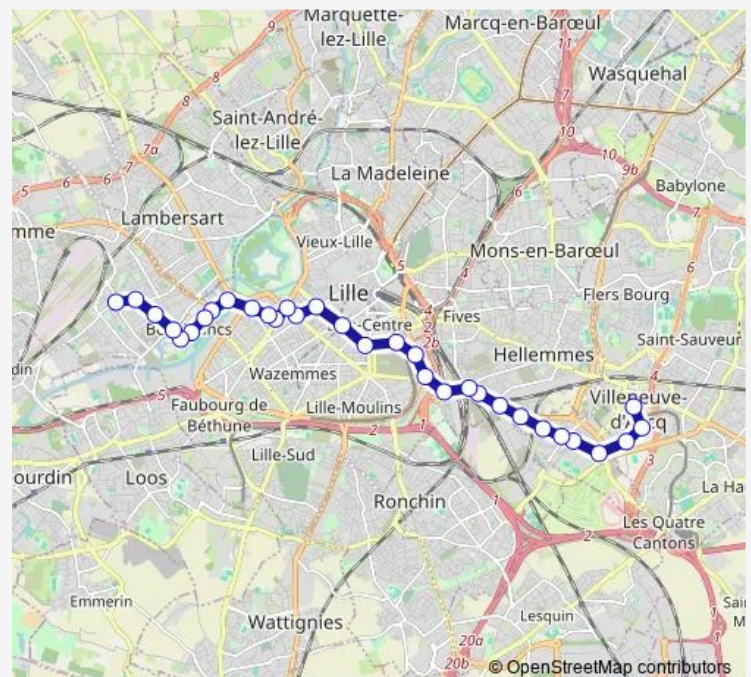

Sacre Coeur

Solferino

Universite Catholique

Route schedule

Hotel De Ville — Anatole France

Monday	05:35-00:30 ⁺¹
Tuesday	05:35-00:30 ⁺¹
Wednesday	05:35-00:30 ⁺¹
Thursday	05:35-00:30 ⁺¹
Friday	05:35-00:30 ⁺¹
Saturday	05:35-00:30 ⁺¹
Sunday	08:00-00:30 ⁺¹

Route info

Direction: Hotel De Ville

Stops: 32

Trip Duration: 0 hour 49 min

18 — Lomme A.France <> V.D'Ascq Hôtel DE Ville

Rue De Toul

Place Catinat

Piscine M. Dormoy

Route info

Direction: Anatole France

Stops: 31

Trip Duration: 0 hour 50 min

Faidherbe

Mairie

4 Vents

Versailles