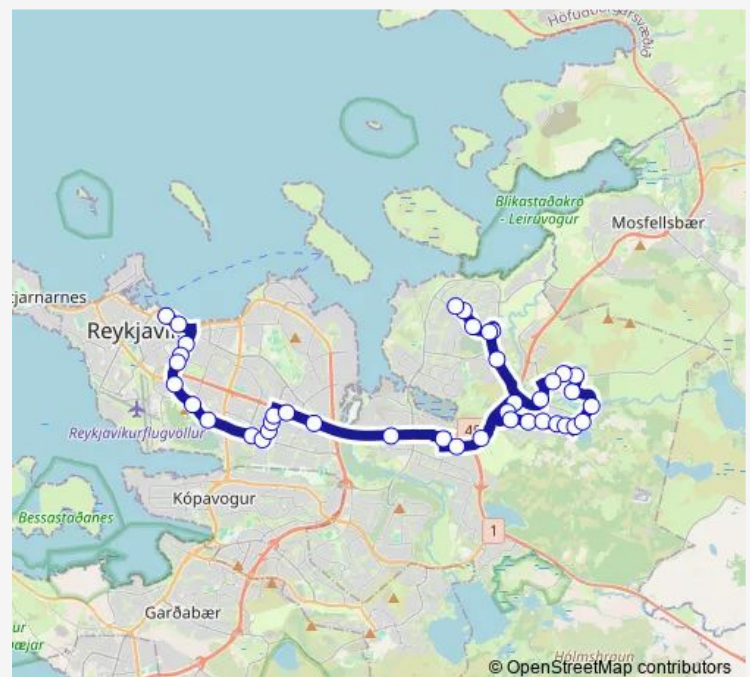

Thursday 06:37-23:14

Friday 06:37-23:14

Saturday 06:37-23:14

Sunday 09:37-23:14

Route info

Direction: Skúlagata

Stops: 40

Trip Duration: 0 hour 53 min

18 — Spöngin <-> Skúlagata

BusMaps

Mariubaugur

Ingunnarskóli

Geislabaugur

Pórðarsveigur

Sæmundarskóli

Biskupsgata