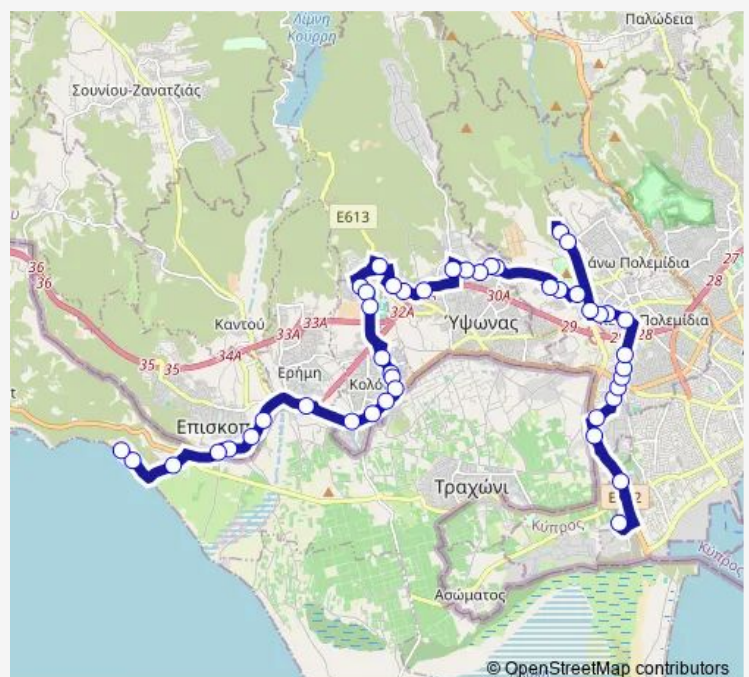

—

Sunday

—

Route info

Direction: MY Mall

Stops: 45

Trip Duration: 0 hour 55 min

18 — Kourion Beach - Agios Ermogenis - Ipsonas - Agios Silas - General Hospital - My Mall

—

Friday

05:45

Saturday

—

Sunday

—

Route info

Direction: Kourion Beach

Stops: 47

Trip Duration: 0 hour 54 min

25 Martiou - Santorinis

25 Martiou - 1 Apriliou 2

25 Martiou - Georgiou Sachtouri 2

25 Martiou - Patriarchou Ierosolymon

Patriarchou Ierosolymon - 25 Martiou 2