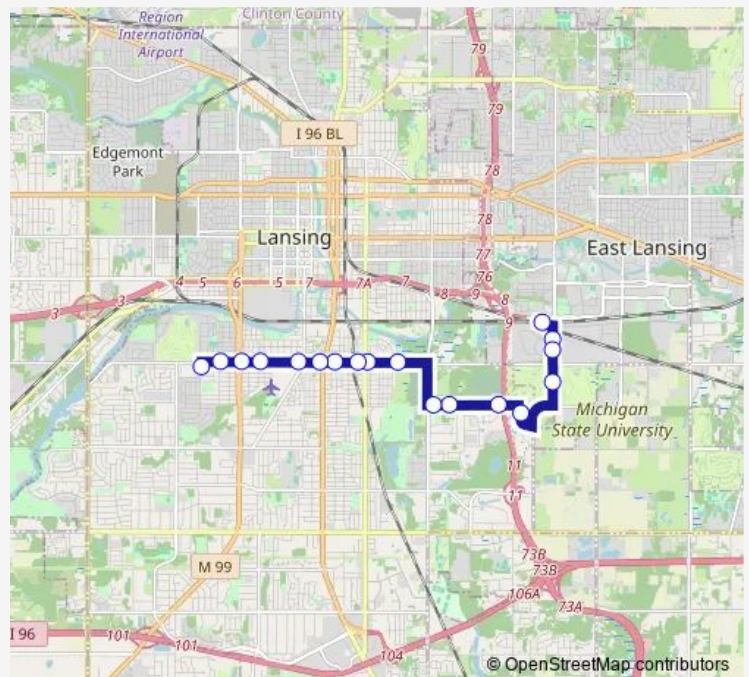

Bus 18 Capital City Crosstown

[Go to website](#)

Direction

Capital Area Multimodal Gateway — SBD Boston Blvd past Mount Hope

18 stops

[Open route schedule](#)

- Capital Area Multimodal Gateway
- SBD Harrison past N Crescent
- SBD Harrison before S Crescent
- SBD Harrison Rd @ Forest Acres Cc
- WBD McLaren Drive before Forest
- WBD Forest before Staten
- WBD Forest past Aurora Rd
- WBD Forest Rd before Aurelius Rd
- WBD Mt. Hope before Lindbergh
- WBD Mt. Hope past Alpha
- WBD Mt. Hope before Donora
- WBD Mt Hope before Ray
- WBD Mt Hope past Cedar
- WBD Mt. Hope past Washington
- WBD Mt. Hope past Beal
- WBD Mt Hope before MIK
- WBD Mt. Hope past Park
- SBD Boston Blvd past Mount Hope

Route schedule

Capital Area Multimodal Gateway — SBD Boston Blvd past Mount Hope

Monday	06:57-21:57
Tuesday	06:57-21:57
Wednesday	06:57-21:57
Thursday	06:57-21:57
Friday	06:57-21:57
Saturday	—
Sunday	—

Route info

Direction: Capital Area Multimodal Gateway

Stops: 18

Trip Duration: 0 hour 23 min

18 — Capital City Crosstown

Direction

SBD Boston Blvd past Mount Hope — Capital Area Multi-modal Gateway

40 stops

[Open route schedule](#)

SBD Boston Blvd past Mount Hope

EBD Mt Hope past Pleasant Grove

EBD Mt. Hope past Boston

EBD Mt Hope before Milk

EBD Mt. Hope past Rundle

EBD Mt. Hope before Washington

EBD Mt Hope before Cedar

EBD Mt. Hope past Ray