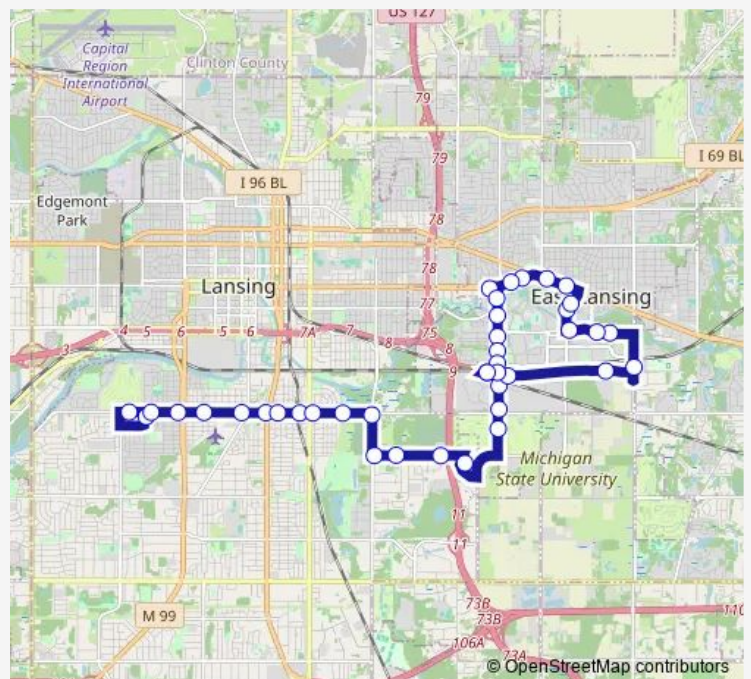

Bus 18 Capital City Crosstown

[Go to website](#)

Direction

Capital Area Multimodal Gateway — SBD Boston Blvd past Mount Hope

18 stops

[Open route schedule](#)

- Capital Area Multimodal Gateway
- SBD Harrison past N Crescent
- SBD Harrison before S Crescent
- SBD Harrison Rd @ Forest Acres Cc
- WBD McLaren Drive before Forest
- WBD Forest before Staten
- WBD Forest past Aurora Rd
- WBD Forest Rd before Aurelius Rd
- WBD Mt. Hope before Lindbergh
- WBD Mt. Hope past Alpha
- WBD Mt. Hope before Donora
- WBD Mt Hope before Ray
- WBD Mt Hope past Cedar
- WBD Mt. Hope past Washington
- WBD Mt. Hope past Beal
- WBD Mt Hope before MIK
- WBD Mt. Hope past Park
- SBD Boston Blvd past Mount Hope

Route schedule

Capital Area Multimodal Gateway — SBD Boston Blvd past Mount Hope

Monday	06:57-21:57
Tuesday	06:57-21:57
Wednesday	06:57-21:57
Thursday	06:57-21:57
Friday	06:57-21:57
Saturday	—
Sunday	—

Route info

Direction: Capital Area Multimodal Gateway

Stops: 18

Trip Duration: 0 hour 23 min

18 — Capital City Crosstown

Direction

SBD Boston Blvd past Mount Hope — Capital Area Multi-modal Gateway

40 stops

[Open route schedule](#)

SBD Boston Blvd past Mount Hope

EBD Mt Hope past Pleasant Grove

EBD Mt. Hope past Boston

EBD Mt Hope before Mlk

EBD Mt. Hope past Rundle

EBD Mt. Hope before Washington

EBD Mt Hope before Cedar

EBD Mt. Hope past Ray