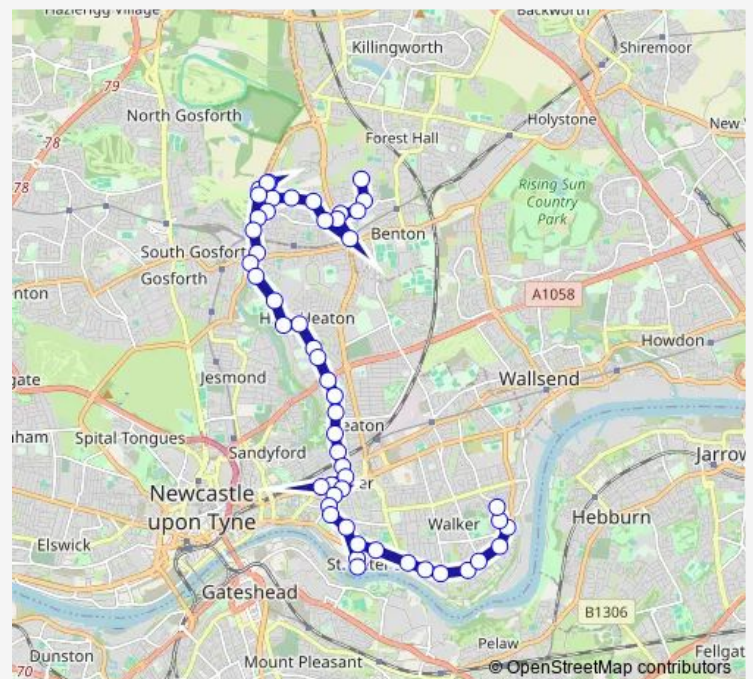

South Gosforth Roundabout

South Gosforth Roundabout

Freeman Road-Castle Dene School

Freeman Hospital

Route schedule

Benton Estate — Titan Road-Club

Monday 06:25-15:22

Tuesday 06:25-15:22

Wednesday 06:25-15:22

Thursday 06:25-15:22

Friday 06:25-15:22

Saturday 07:04-17:58

Sunday —

Route info

Direction: Benton Estate

Stops: 52

Trip Duration: 0 hour 42 min

18 — Benton Estate or Quorum - Walker

Freeman Road-Hambledon Gardens

Newton Road-Football Ground

Newton Road-Newton Place

Newton Road-Weldon Crescent

Coast Road Corner House

Heaton Road-Cartington Terrace