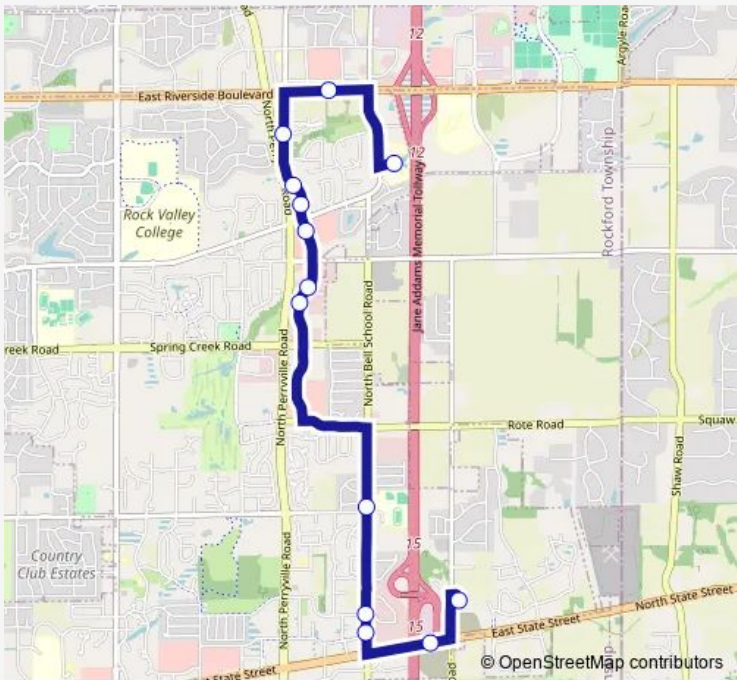

Bus 18 Bell School

[Go to website](#)

Direction
 Bell School Cancer Center-E-Outbound — East Side Transfer Center
 13 stops
[Open route schedule](#)

- Bell School Cancer Center-E-Outbound
- E Riverside Blains Farm & Fleet-NEC-Outbound
- Mcfarland Forest Glen-W
- Mcfarland Mercyhealth Perryville-W
- Mcfarland Mcfarland Office Center-W
- Mcfarland Fifth Third Bank-W-Inbound
- Mcfarland Kleckner-W-Inbound
- Mcfarland Mercyhealth-W-Inbound
- Bell School Guilford-NWC-Inbound
- Bell School Colosseum-NWC-Inbound
- Bell School Argus-NWC-Inbound
- E State I-90 Entrance-S
- East Side Transfer Center

Route schedule
 Bell School Cancer Center-E-Outbound — East Side Transfer Center

Monday	—
Tuesday	—
Wednesday	—
Thursday	—
Friday	—
Saturday	08:55-16:55
Sunday	06:55-17:55

Route info
 Direction: Bell School Cancer Center-E-Outbound
 Stops: 13
 Trip Duration: 0 hour 25 min

Direction

East Side Transfer Center — Bell School Cancer Center-E-Outbound

16 stops

[Open route schedule](#)

East Side Transfer Center

Lyford Subway-W

Bell School Potawatomi Trail-NEC-Outbound

Bell School Clark-SEC-Outbound

Route info

Direction: East Side Transfer Center

Stops: 16

Trip Duration: 0 hour 15 min

18 Bus time schedules and route maps are available in an offline PDF at busmaps.com. Use the busmaps.com website to see live bus times, train schedule or subway schedule, and step-by-step directions for all public transit in Rockford