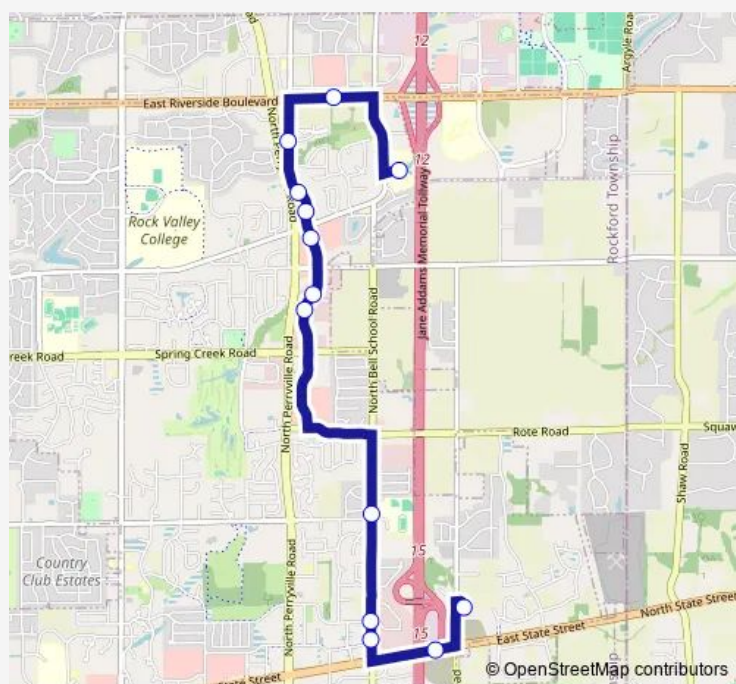

Bell School Argus-NWC-Inbound

E State I-90 Entrance-S

East Side Transfer Center

### Route schedule

Bell School Cancer Center-E-Outbound — East Side Transfer Center

Monday	—
Tuesday	—
Wednesday	—
Thursday	—
Friday	—
Saturday	08:55-16:55
Sunday	06:55-17:55

### Route info

Direction: Bell School Cancer Center-E-Outbound

Stops: 13

Trip Duration: 0 hour 25 min

18 — Bell School

## Direction

East Side Transfer Center — Bell School Cancer Center-E-Outbound

16 stops

[Open route schedule](#)

East Side Transfer Center

Lyford Subway-W

Bell School Potawatomi Trail-NEC-Outbound

Bell School Clark-SEC-Outbound