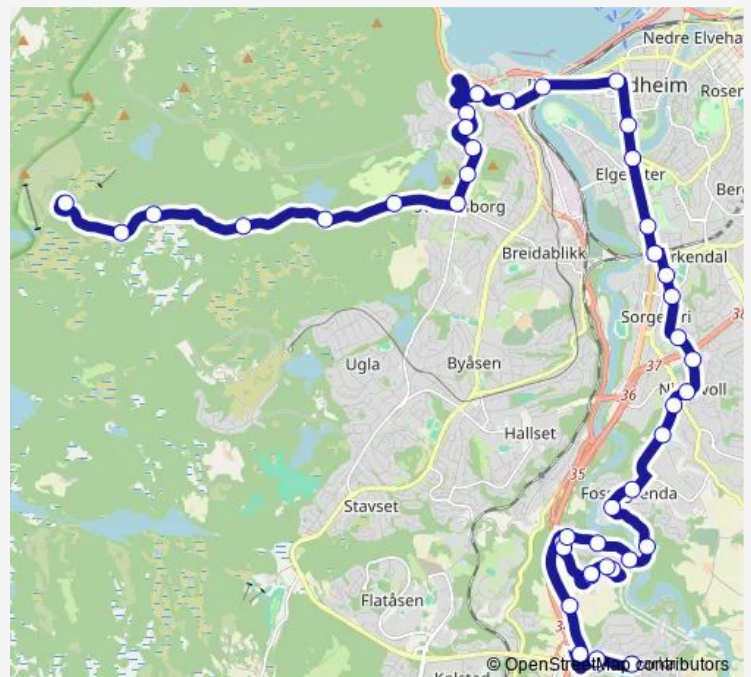

Hesthagen

Studentersamfundet

Nidarosdomen

Route schedule

City Syd — Skistua

Monday 09:15-20:55

Tuesday 09:15-20:55

Wednesday 09:15-20:55

Thursday 09:15-20:55

Friday 09:15-20:55

Saturday 09:35-20:15

Sunday —

Route info

Direction: City Syd

Stops: 36

Trip Duration: 0 hour 45 min