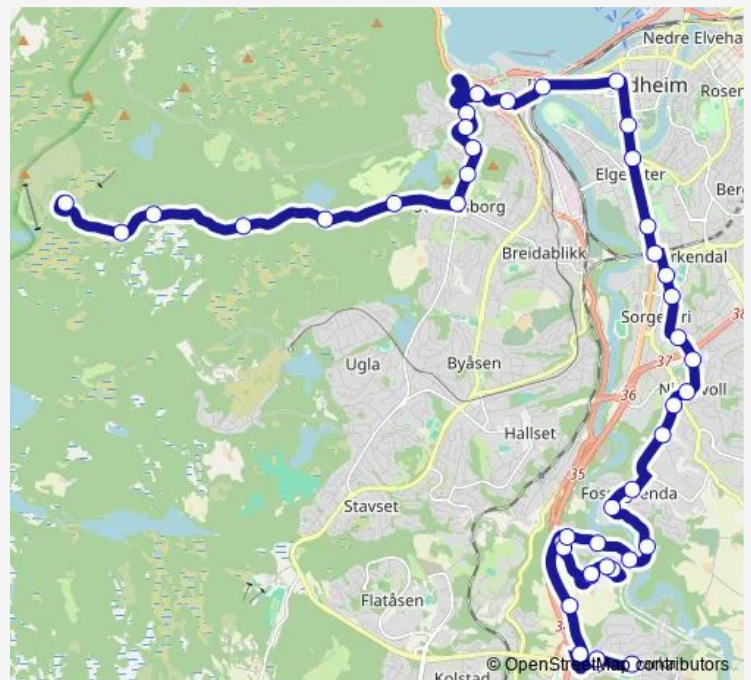

Hesthagen

Studentersamfundet

Nidarosdomen

Route schedule

City Syd — Skistua

Monday 09:15-20:55

Tuesday 09:15-20:55

Wednesday 09:15-20:55

Thursday 09:15-20:55

Friday 09:15-20:55

Saturday 09:35-20:15

Sunday —

Route info

Direction: City Syd

Stops: 36

Trip Duration: 0 hour 42 min