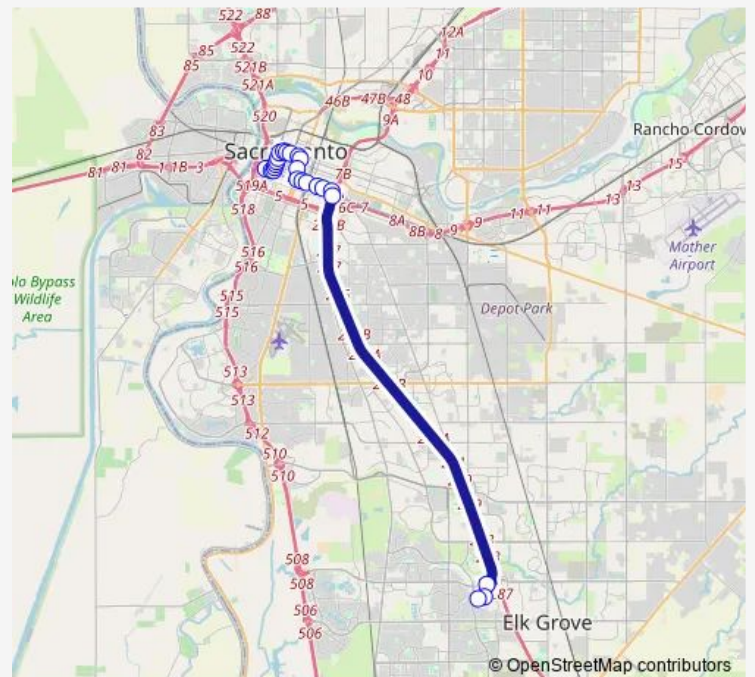

Bus 18 Route 18

[Go to website](#)

Direction

Q St & 5th St — Longleaf Dr at Big Horn Blvd

24 stops

[Open route schedule](#)

Q St & 5th St

Q St. at 7th St.

Q St & 25th St (Eb)

Q St & 28th St (Eb)

29th St & R St (Sb)

Route schedule

Q St & 5th St — Longleaf Dr at Big Horn Blvd

Monday 06:42

Tuesday 06:42

Wednesday 06:42

Thursday 06:42

Friday 06:42

Saturday —

Sunday —

Route info

Direction: Q St & 5th St

Stops: 24

Trip Duration: 0 hour 45 min

18 — Route 18

Laguna Springs & Laguna Blvd (Sb)

Longleaf Dr at Laguna Springs Dr

Longleaf Dr at Big Horn Blvd

Direction

Longleaf Dr at Big Horn Blvd — P St at 4th St

22 stops

[Open route schedule](#)