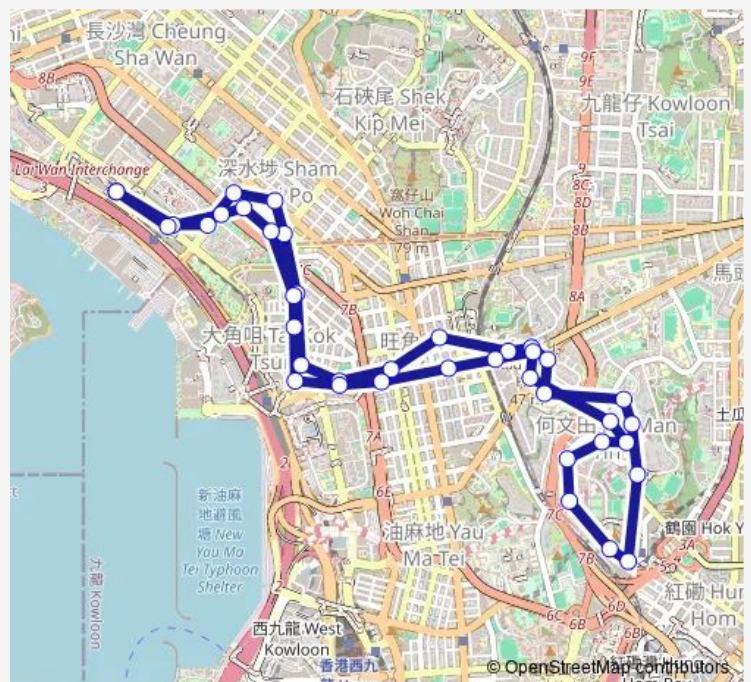

[Ctb] FA Yuen Street Market, Mong KOK Road[[Kmb] Mong KOK Road

[Ctb] Kadoorie Avenue, Argyle Street[[Kmb] Kadoorie Avenue

Route schedule

[Ctb] HOI TAT Estate[[Kmb] Cheung SHA WAN (HOI TAT Estate) BUS Terminus — [Ctb] HOI TAT Estate[[Kmb] Cheung SHA WAN (HOI TAT Estate) BUS Terminus

Monday	06:00-21:20
Tuesday	06:00-21:20
Wednesday	06:00-21:20
Thursday	06:00-21:20
Friday	06:00-21:20
Saturday	06:00-21:20
Sunday	06:00-20:40

Route info

Direction: [Ctb] HOI TAT Estate[[Kmb] Cheung SHA WAN (HOI TAT Estate) BUS Terminus

Stops: 39

Trip Duration: 0 hour 47 min

[Ctb] CLP Pulse, Argyle Street[[Kmb] CLP Power Argyle Street

[Ctb] MAN KEE Mansion, Waterloo Road[[Kmb+Ctb] MAN KEE Mansion/
Man KEE Mansion, Waterloo Road[[Kmb] MAN KEE Mansion