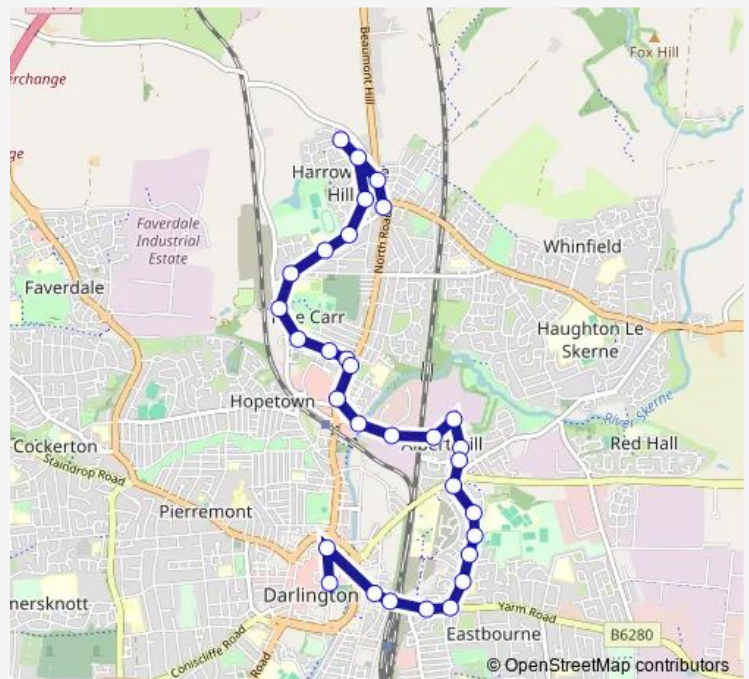

Thursday 07:45-16:55

Friday 07:45-16:55

Saturday 07:50-16:50

Sunday —

Route info

Direction: Terminus

Stops: 31

Trip Duration: 0 hour 27 min

18 — Darlington - Harrowgate Hill

Byron Road

Hundens Park

Bourne Avenue

Larkspur Drive

Eastbourne Methodist Church

Central Park

Darlington Rail Station Main Entrance

Hippodrome

Northgate

Tubwell Row

Direction

Northgate — Melrose Avenue

30 stops

[Open route schedule](#)

Northgate

Sunday —

Route info

Direction: Northgate

Stops: 30

Trip Duration: 0 hour 31 min

Terminus

Ashleigh House

Hayle Court