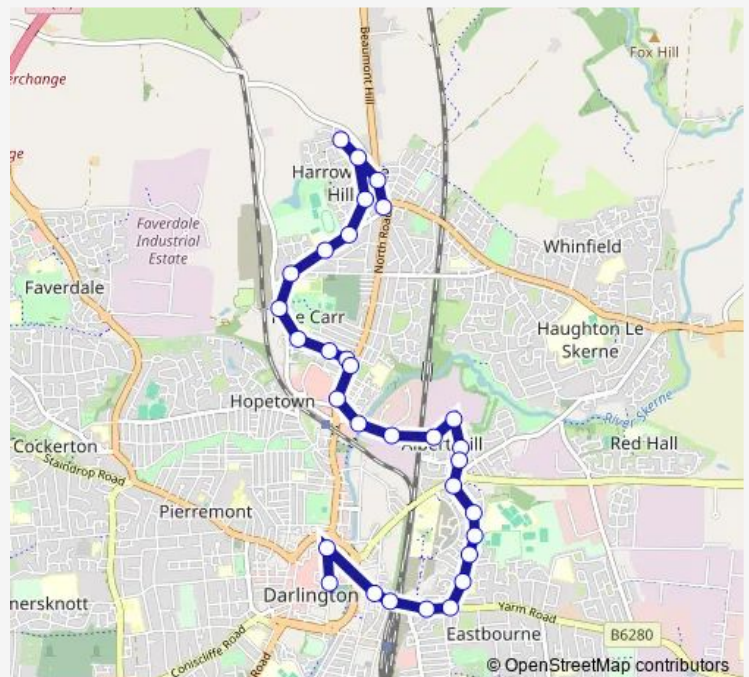

Melrose Avenue

Vaughan Street

Longfield Academy

Percy Road

Elmtree Street

Hilton House

Derby Street

North Road

### Route schedule

Terminus — Tubwell Row

Monday 07:45-16:55

Tuesday 07:45-16:55

Wednesday 07:45-16:55

Thursday 07:45-16:55

Friday 07:45-16:55

Saturday 07:50-16:50

### Route info

Direction: Terminus

Stops: 31

Trip Duration: 0 hour 27 min

18 — Darlington - Harrowgate Hill

Byron Road

Hundens Park

Bourne Avenue

## Route info

Direction: Northgate

Stops: 30

Trip Duration: 0 hour 31 min

Terminus

Ashleigh House

Hayle Court

Alwyn Road