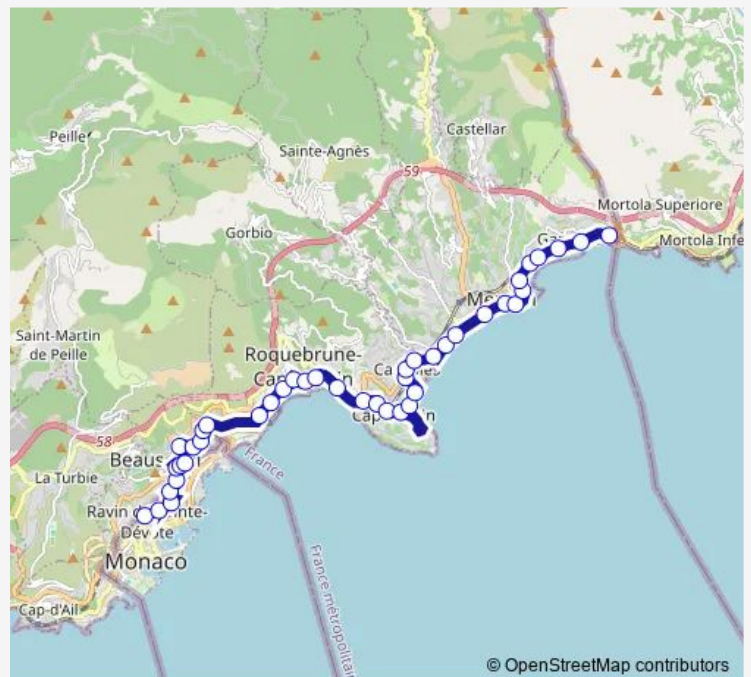

### Route schedule

Menton Saint-Louis — Pont Sainte Dévôte Gare Sncf

Monday 06:45-19:30

Tuesday 06:45-19:30

Wednesday 06:45-19:30

Thursday 06:45-19:30

Friday 06:45-19:30

Saturday 13:50-19:30

### Route info

Direction: Menton Saint-Louis

Stops: 43

Trip Duration: 0 hour 54 min

© OpenStreetMap contributors

18 — Pont Ste Devote-Menton St Louis

BusMaps

Mairie de Roquebrune