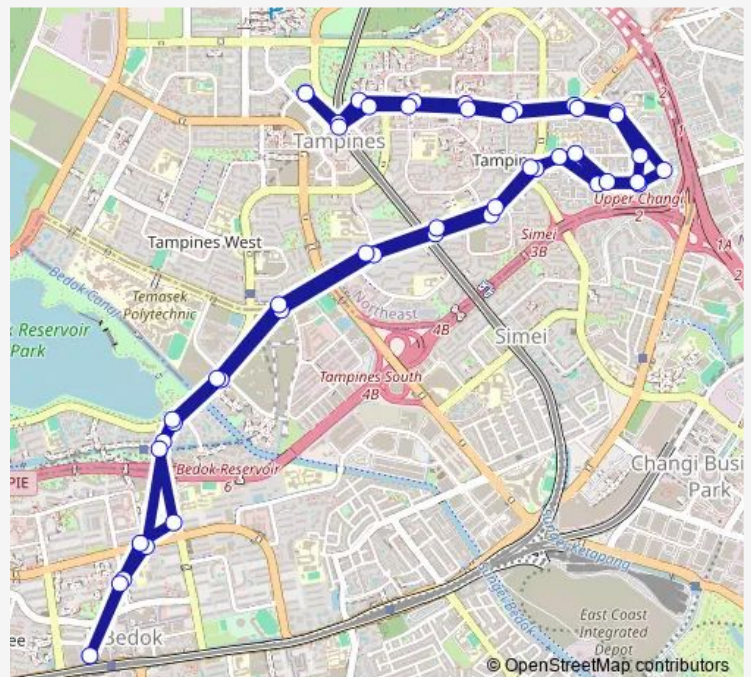

### Direction

Tampines Concourse Int — Tampines Concourse Int

46 stops

[Open route schedule](#)

- Tampines Concourse Int
- AFT Tampines STN Exit E
- BLK 401
- Blk 423
- Blk 449
- Tampines East STN Exit A
- Opp Blk 390
- East Spring Sec Sch
- Blk 351
- Blk 343
- Blk 323
- Blk 307a
- Blk 302
- Blk 285
- The Holy Trinity Ch
- Blk 101
- BEF Tampines West Stn
- Bedok Reform Trg Ctr
- The Clearwater Condo
- Bedok Resvr Stn Exit B
- Fengshan Pr Sch

### Route schedule

Tampines Concourse Int — Tampines Concourse Int

Monday	05:05
Tuesday	05:05
Wednesday	05:05
Thursday	05:05
Friday	05:05
Saturday	05:05
Sunday	05:35

### Route info

Direction: Tampines Concourse Int

Stops: 46

Trip Duration: 1 hour 15 min

Opp Blk 416

Bedok Int

Blk 416

Opp Fengshan Pr Sch