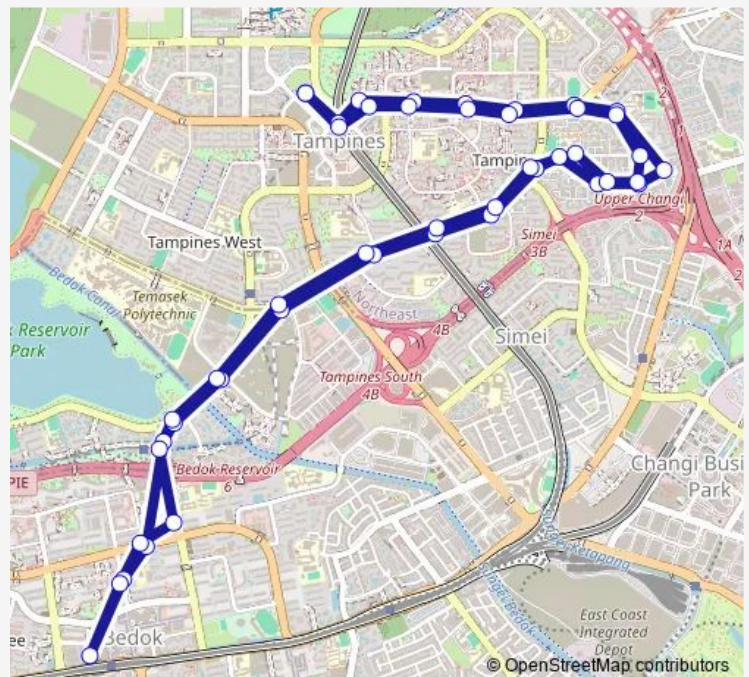

Thursday 05:05

Friday 05:05

Saturday 05:05

Sunday 05:35

Route info

Direction: Tampines Concourse Int

Stops: 46

Trip Duration: 1 hour 15 min