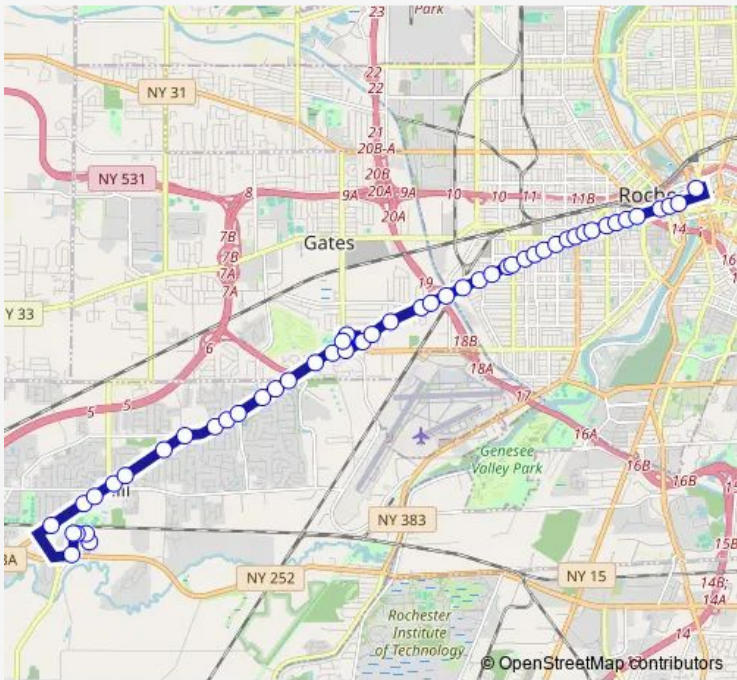

[Go to website](#)

Direction
 TC- Gate 19 — Norfolk & Forsythia
 50 stops
[Open route schedule](#)

- TC- Gate 19
- Main & State
- Main & Montgomery
- Main & Washington (Rochester)
- Main & Cascade
- Main & Trowbridge
- Main & Canal
- Main & King
- Main & Jefferson
- Main & Edgewood
- Main & Henion
- Chili & Ardmore
- Chili & Wellington
- Chili & Rugby
- Chili & Thorndale
- Chili & Hobart
- Chili & Thurston
- Chili & Depew
- Chili & Lincoln
- Chili & Genesee Park
- Chili & Fessenden

Route schedule
 TC- Gate 19 — Norfolk & Forsythia

Monday	14:00
Tuesday	14:00
Wednesday	14:00
Thursday	14:00
Friday	14:00
Saturday	—
Sunday	14:00

Route info
 Direction: TC- Gate 19
 Stops: 50
 Trip Duration: 0 hour 38 min