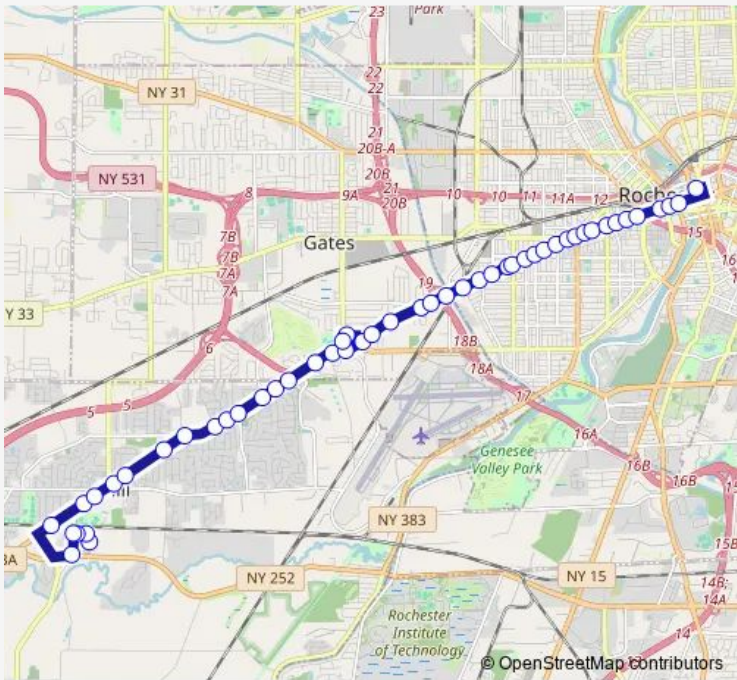

Bus 18 Chili

[Go to website](#)

Direction
 Norfolk & Forsythia — Transit Center - no direction
 50 stops
[Open route schedule](#)

- Norfolk & Forsythia
- Norfolk & Privet
- Norfolk & Blue Spruce
- Old Scottsvile Chili & Norfolk
- Old Scottsvile Chili & Beaver
- Chili & Chili Town Hall
- Chili & 3235 Chili
- Chili & Paul
- Chili & Pikuet
- Chili & Grenell
- Chili & Archer
- Chili & Bright Oaks
- Chili & Chestnut
- Chili & Douglas
- Chili & Marshall
- Chili & Pixley
- Chili & Lexington
- Chili & Wegmans Market
- Chili & Kernwood
- Chili & Fisher
- Chili & Howard

Route schedule
 Norfolk & Forsythia — Transit Center - no direction

Monday	05:42-22:43
Tuesday	05:42-22:43
Wednesday	05:42-22:43
Thursday	05:42-22:43
Friday	05:42-22:43
Saturday	06:04-22:46
Sunday	06:04-22:46

Route info
 Direction: Norfolk & Forsythia
 Stops: 50
 Trip Duration: 0 hour 36 min

18 — Chili BusMaps

Chili Walmart

Howard & Chili

Chili & Old Beahan

Chili & Elham

Chili & Lettington

Chili & Pearwood

Chili & Route 390 Off Ramp

Chili & Buell

Chili & Westfield

Chili & Genesee Park

Chili & Westgate

Chili & Salina

Chili & Thurston

Chili & Post