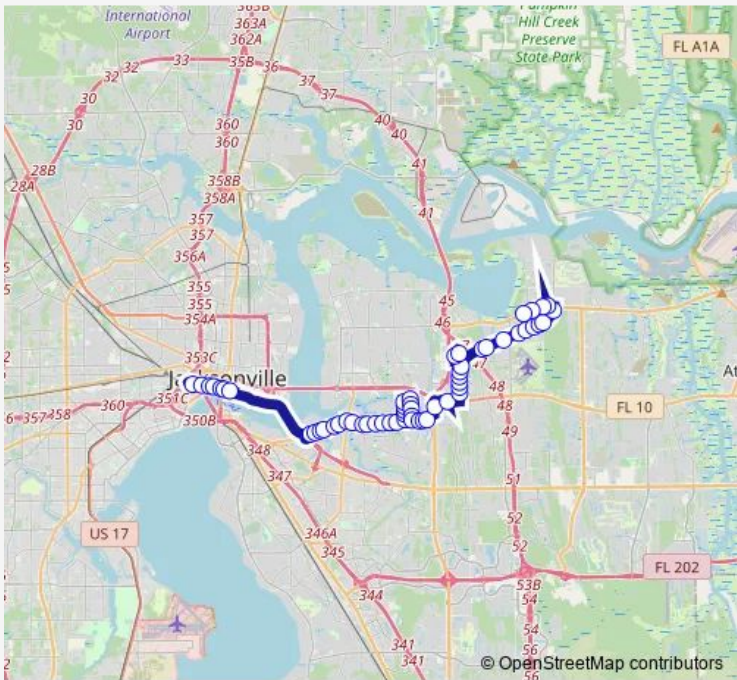

Bus 18 Atlantic/Monument

[Go to website](#)

Direction
 Jrtc Bay U — McCormick Rd + Ft Caroline Rd
 57 stops
[Open route schedule](#)

- Jrtc Bay U
- Forsyth St + Jefferson St
- Forsyth St + Clay St
- Forsyth St + Julia St
- Forsyth St + Laura St
- Forsyth St + Ocean St
- Forsyth St + Market St
- Atlantic Blvd + Valencia Dr
- Atlantic Blvd + Empire Pt
- Atlantic Blvd + Jork Rd
- Atlantic Blvd + Brookside Cir
- Atlantic Blvd + St Paul Ave
- Atlantic Blvd + Bartram Rd
- Atlantic Blvd + University Blvd
- Atlantic Blvd + River Hills Dr
- Atlantic Blvd + Glynlea Rd
- Atlantic Blvd + Laurina St
- Atlantic Blvd + Agnue Ave
- Atlantic Blvd + Hay Ave
- Atlantic Blvd + Arlington Rd
- 7714 Atlantic Blvd

Route schedule
 Jrtc Bay U — McCormick Rd + Ft Caroline Rd

| | |
|-----------|-------------|
| Monday | 05:00-23:00 |
| Tuesday | 05:00-23:00 |
| Wednesday | 05:00-23:00 |
| Thursday | 05:00-23:00 |
| Friday | 05:00-23:00 |
| Saturday | 04:55-21:55 |
| Sunday | 04:43-21:43 |

Route info
 Direction: Jrtc Bay U
 Stops: 57
 Trip Duration: 1 hour 3 min

Acme St + Alton Ave

Acme St + Dandy Ave

Acme St + Free Ave

Acme St + Hare Ave

Acme St + Jasper Ave

Kona Ave + Bowlan St

Bowlan St + Hare Ave

Thursday 05:30-23:30

Friday 05:30-23:30

Saturday 06:15-23:10

Sunday 05:55-22:55

Route info

Direction: Mccormick Rd + Ft Caroline Rd

Stops: 51

Trip Duration: 1 hour 2 min