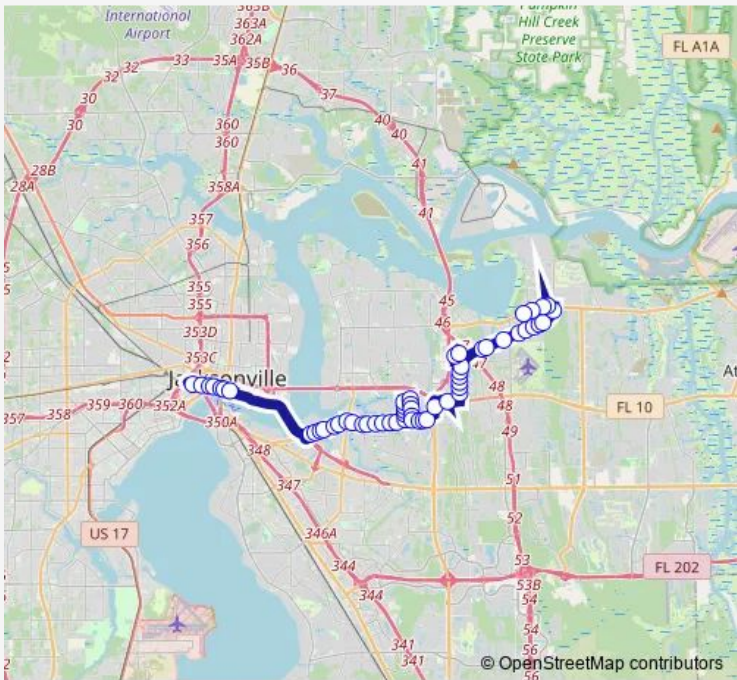

Bus 18 Atlantic/Monument

[Go to website](#)

Direction
 Jrtc Bay U — McCormick Rd + Ft Caroline Rd
 57 stops
[Open route schedule](#)

- Jrtc Bay U
- Forsyth St + Jefferson St
- Forsyth St + Clay St
- Forsyth St + Julia St
- Forsyth St + Laura St
- Forsyth St + Ocean St
- Forsyth St + Market St
- Atlantic Blvd + Valencia Dr
- Atlantic Blvd + Empire Pt
- Atlantic Blvd + Jork Rd
- Atlantic Blvd + Brookside Cir
- Atlantic Blvd + St Paul Ave
- Atlantic Blvd + Bartram Rd
- Atlantic Blvd + University Blvd
- Atlantic Blvd + River Hills Dr
- Atlantic Blvd + Glynlea Rd
- Atlantic Blvd + Laurina St
- Atlantic Blvd + Agnue Ave
- Atlantic Blvd + Hay Ave
- Atlantic Blvd + Arlington Rd
- 7714 Atlantic Blvd

Route schedule
 Jrtc Bay U — McCormick Rd + Ft Caroline Rd

Monday	05:00-23:00
Tuesday	05:00-23:00
Wednesday	05:00-23:00
Thursday	05:00-23:00
Friday	05:00-23:00
Saturday	04:55-21:55
Sunday	04:43-21:43

Route info
 Direction: Jrtc Bay U
 Stops: 57
 Trip Duration: 1 hour 3 min

Acme St + Alton Ave

Acme St + Dandy Ave

Acme St + Free Ave

Acme St + Hare Ave

Acme St + Jasper Ave

Kona Ave + Bowlan St

Bowlan St + Hare Ave

Bowlan St + Free Ave

Friday 05:30-23:30

Saturday 06:15-23:10

Sunday 05:55-22:55

Route info

Direction: Mccormick Rd + Ft Caroline Rd

Stops: 51

Trip Duration: 1 hour 0 min

Kona Ave + Acme St