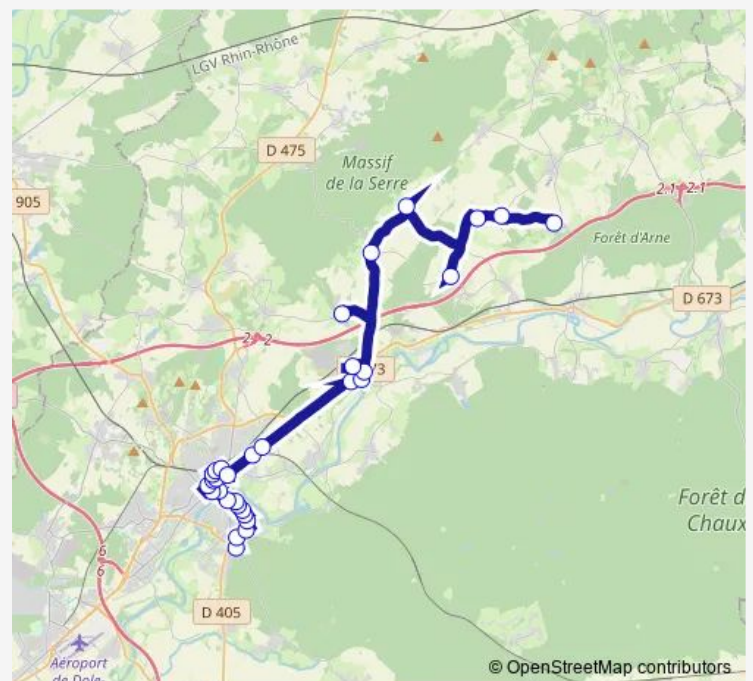

Direction

Romange Centre — Lycée Duhamel

12 stops

[Open route schedule](#)

Romange Centre

Vriange Centre

Amange Ecole

Z.I. Rochefort

Route schedule

Romange Centre — Lycée Duhamel

Monday 07:07

Tuesday 07:07

Wednesday 07:07

Thursday 07:07

Friday 07:07

Saturday —

Sunday —

Route info

Direction: Romange Centre

Stops: 12

Trip Duration: 0 hour 43 min

Direction

Collège Ledoux — Auxange Centre

31 stops

[Open route schedule](#)

Collège Ledoux

Rue de Chaux

Muguet

Tuilerie

Bizard

Place du Coulon

Charles Blind