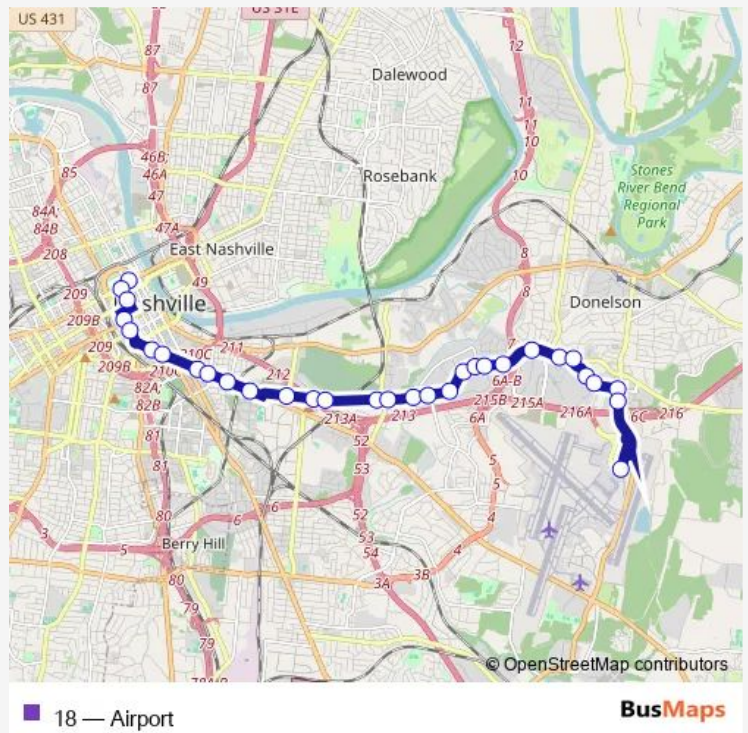

8TH AVE S & Broadway AVE Sb

8TH AVE S & Demonbreun ST Sb

Lafayette ST & Ewing AVE Sb

Greyhound Station - Lafayette ST & 5TH AVE S

Lafayette ST & 1ST AVE S Eb

Wharf Station Outbound

Lafayette ST & Fairfield AVE Eb

Elmhill PK & Massman DR Eb

ELM Hill Pike & ELM Tree DR Eb

ELM Hill Pike & Appleton DR Nb

ELM Hill Pike & Acorn DR Nb

**Route schedule**

Central 4TH AVE - BAY 13 — Nashville International Airport

|           |             |
|-----------|-------------|
| Monday    | 07:45-23:15 |
| Tuesday   | 07:45-23:15 |
| Wednesday | 07:45-23:15 |
| Thursday  | 07:45-23:15 |
| Friday    | 07:45-23:15 |
| Saturday  | 05:15-23:15 |
| Sunday    | 06:15-23:15 |

**Route info**

Direction: Central 4TH AVE - BAY 13

Stops: 31

Trip Duration: 0 hour 31 min

ELM Hill Pike & AIR Lane DR Eb

ELM Hill Pike & Wanda DR Eb

ELM Hill Pike & Ermac DR Eb

ELM Hill PK & Airways CR Eb