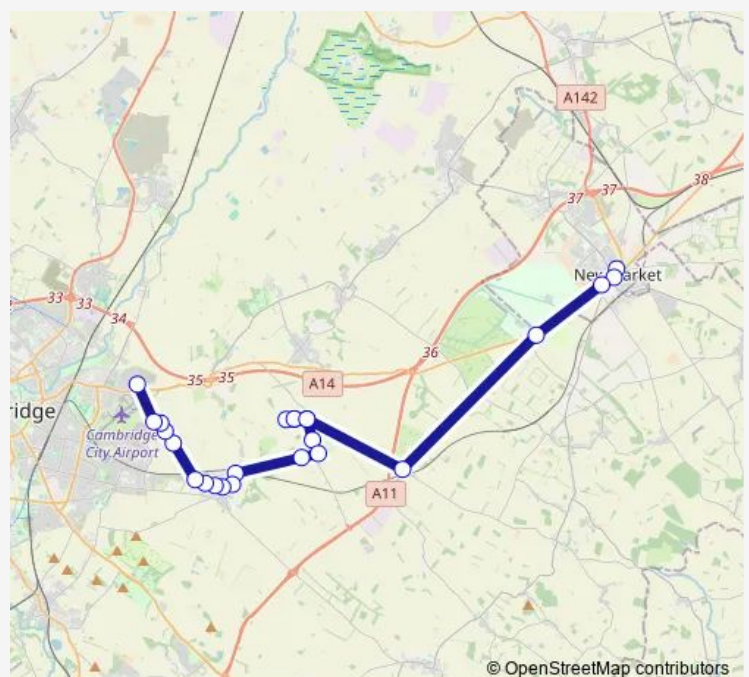

Angle End

Church Street

Toft Lane

Station Road

Station Road

Six Bells

Haggis Gap

Bird Farm Road

—

Sunday

—

Route info

Direction: The Guineas Bus Station

Stops: 24

Trip Duration: 0 hour 45 min

© OpenStreetMap contributors

■ 18 — Newmarket - The Wilbrahams - Newmarket Park & Ride

BusMaps

Sheppard Way

Marshall's Close

Newmarket Park-and-Ride

Direction

Newmarket Park-and-Ride — The Guineas Bus Station

23 stops

[Open route schedule](#)

Newmarket Park-and-Ride

Marshall's Close

Sheppard Way

High Street

Ferndale

Bakers Arms

Bird Farm Road