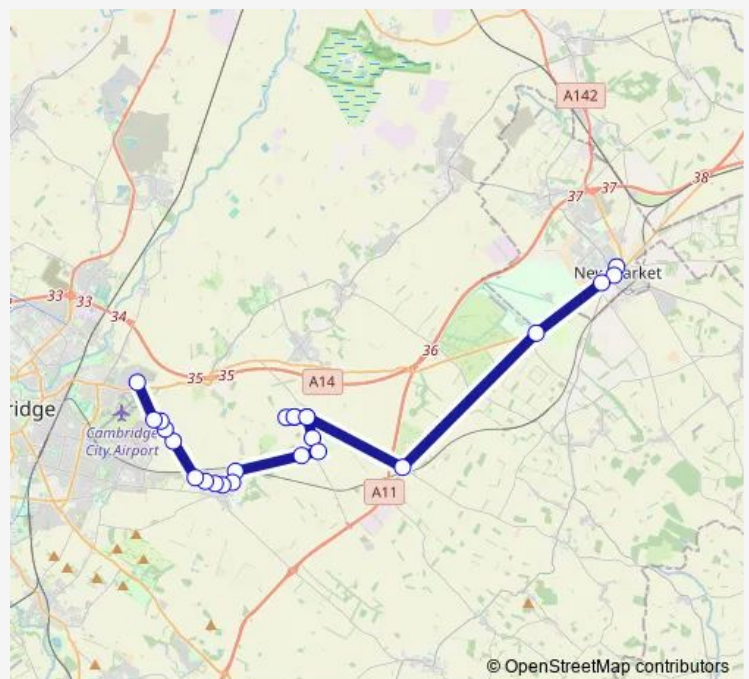

Angle End

Church Street

Toft Lane

Station Road

Station Road

Six Bells

Haggis Gap

Bird Farm Road

Thursday —

Friday —

Saturday —

Sunday —

Route info

Direction: The Guineas Bus Station

Stops: 24

Trip Duration: 0 hour 45 min

Sheppard Way

Marshall's Close

Newmarket Park-and-Ride

Direction

Newmarket Park-and-Ride — The Guineas Bus Station

23 stops

[Open route schedule](#)

Newmarket Park-and-Ride

Rectory Farm Road

Tree Tops

July Lodge

White Lion

Horse Racing Museum

The Guineas Bus Station

Route schedule

Newmarket Park-and-Ride — The Guineas Bus Station