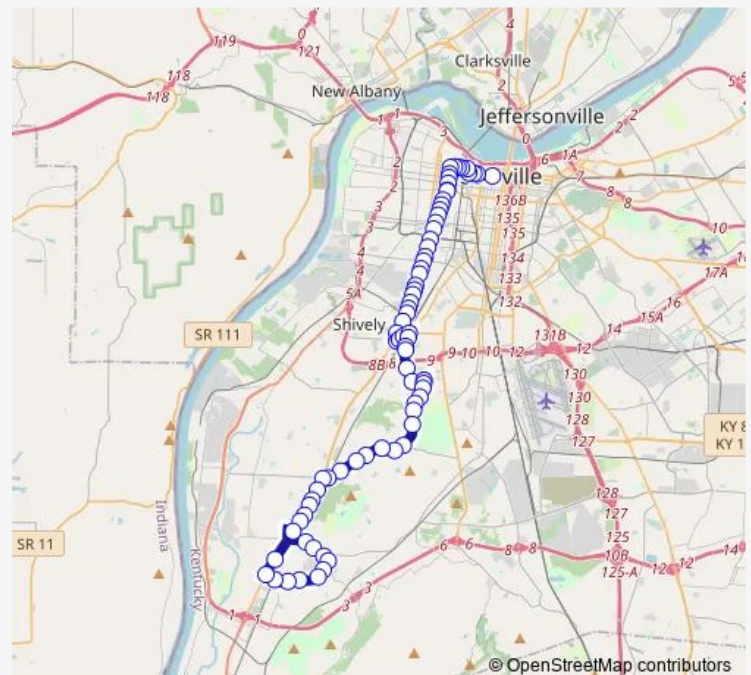

### Route schedule

Dixie @ Meijer — S 6th @ W Jefferson

Monday 05:39-22:59

Tuesday 05:39-22:59

Wednesday 05:39-22:59

Thursday 05:39-22:59

Friday 05:39-22:59

Saturday 05:39-22:59

### Route info

Direction: Dixie @ Meijer

Stops: 65

Trip Duration: 0 hour 46 min

18 — Dixie Highway

Churchman @ St. Jude (Rt. 18)

Bluegrass @ Manslick

Manslick @ Lance

## Route info

Direction: S 6th @ W Jefferson

Stops: 75

Trip Duration: 1 hour 13 min

Dixie @ Harold

Dixie @ Millers

Dixie @ Glenview

Dixie @ Nelson

3rd St Road @ Valley Station

Valley Station @ Scrim

Valley Station @ 5212

Valley Station @ Deering

Dixie @ Valley Station

Dixie @ Meijer

18 Bus time schedules and route maps are available in an offline PDF at [busmaps.com](https://busmaps.com). Use the [busmaps.com](https://busmaps.com) website to see live bus times, train schedule or subway schedule, and step-by-step directions for all public transit in Louisville