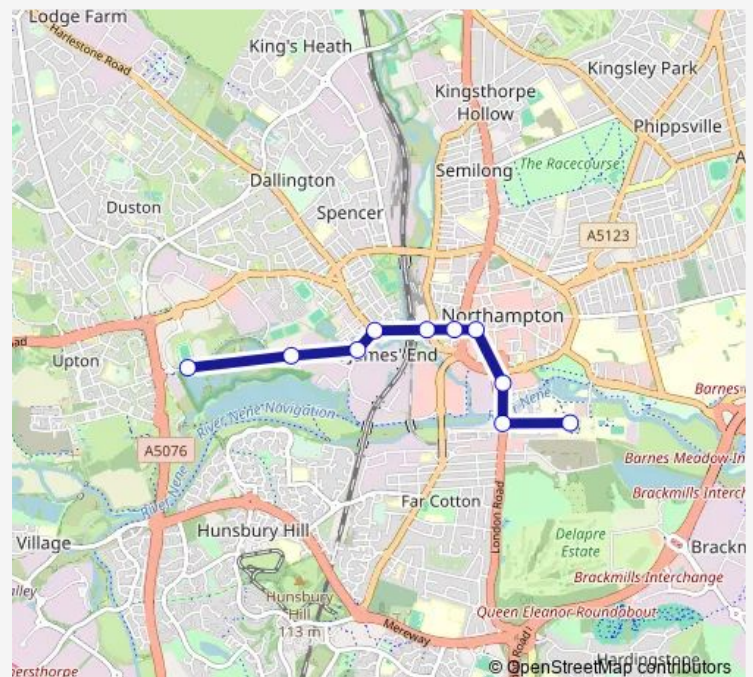

Borough Council Depot

Byfield Road

Rail Station approach road

Sol Central

St Peters Walk

Navigation Row

Old Towcester Road

University Senate

Sunday —

Route info

Direction: Football Ground

Stops: 10

Trip Duration: 0 hour 21 min

■ 18 — UON Waterside Campus - Sixfields

Direction

University Senate — Football Ground

9 stops

[Open route schedule](#)

University Senate

Derngate Centre

Northampton Bus Interchange

Sol Central

Rail Station approach road

Borough Council Depot

Thursday 07:15-19:40

Friday 07:15-19:40

Saturday —

Sunday —

Route info

Direction: University Senate

Stops: 9

Trip Duration: 0 hour 16 min