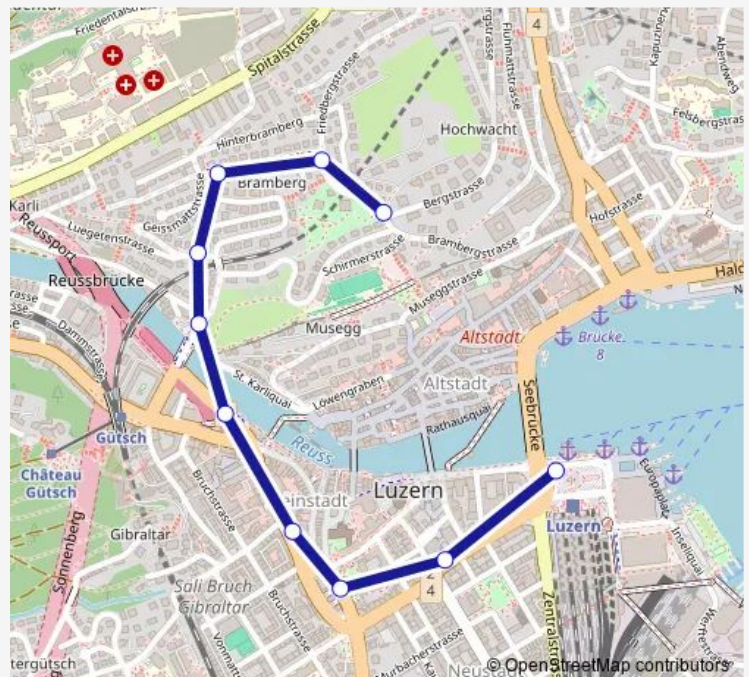

Direction

Luzern, Bramberg — Luzern, Bahnhof

10 stops

[Open route schedule](#)

Luzern, Bramberg

Luzern, Friedbergstrasse

Luzern, Geissmatthöhe

Luzern, Mühle mattstrasse

Monday 09:02

Tuesday 09:02

Wednesday 09:02

Thursday 09:02

Friday —

Saturday —

Sunday —

Route info

Direction: Luzern, Bramberg

Stops: 10

Trip Duration: 0 hour 11 min

Direction

Luzern, Bahnhof — Luzern, Bramberg

10 stops

[Open route schedule](#)

Luzern, Bahnhof

Stops: 10

Trip Duration: 0 hour 12 min

18 Bus time schedules and route maps are available in an offline PDF at busmaps.com. Use the busmaps.com website to see live bus times, train schedule or subway schedule, and step-by-step directions for all public transit in Luzern