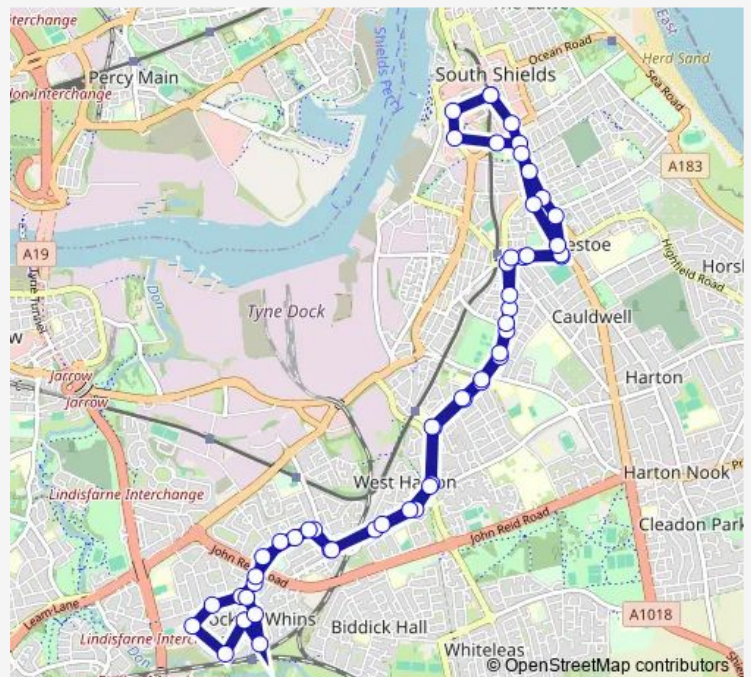

Station Road-Industrial Estate

Crossgate

Westoe Road

Westoe Road-Hyde Street

Westoe Road-Madeira Terrace

Westoe Road-Mowbray Road

Dean Road - Sunderland Road

Dean Road-Marlborough Street

Green Lane-Craik Avenue

Green Lane-Brockley Avenue

Wenlock Road-Monkton Avenue

Route schedule

Interchange — Interchange

Monday 05:38-23:06

Tuesday 05:38-23:06

Wednesday 05:38-23:06

Thursday 05:38-23:06

Friday 05:38-23:06

Saturday 07:05-23:06

Sunday 09:54-23:06

Route info

Direction: Interchange

Stops: 54

Trip Duration: 0 hour 52 min

18 — South Shields Town Centre - Brockley Whins

Dame Flora Robson Avenue-Fox Avenue

Dame Flora Robson Avenue

Dame Flora Robson Avenue

Perth Avenue-Queensland Avenue

Perth Avenue-Australia Grove

Scotch Estate Perth Avenue