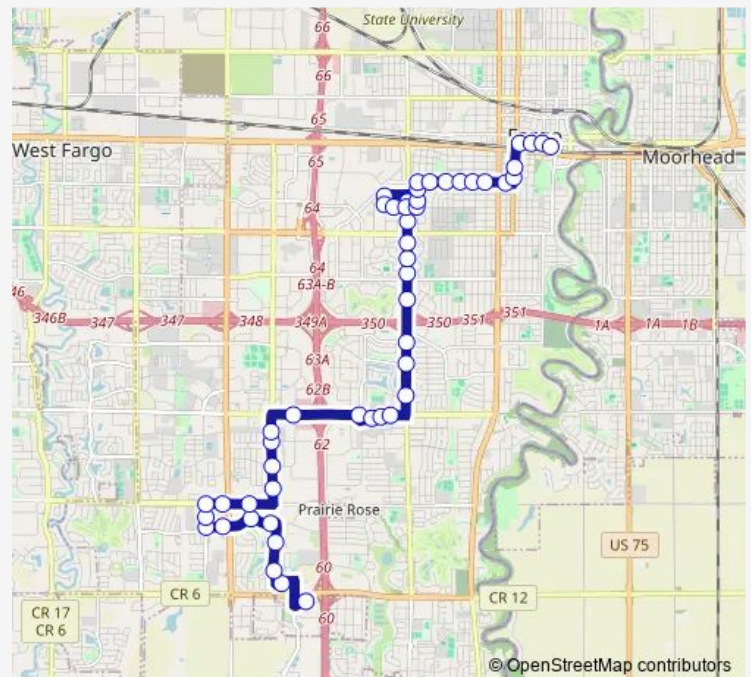

[Go to website](#)

Direction
 Shelter 265 (Walmart) — Gtc
 50 stops
[Open route schedule](#)

- Shelter 265 (Walmart)
- 50th Ave S & 51st Ave S (Corner Ne)
- 42nd St S & 49th Ave S (Corner Se)
- 42nd St S & Microsoft (Corner Se)
- 44th Ave S & Woodhaven St S (Corner Ne)
- 44th Ave S & 43rd St S (Corner Ne)
- 44th Ave S & Osgood Strip (Midblock North)
- 44th Ave S & 47th St S (Corner Ne)
- 47th St S Townhomes (Corner Se)
- 40th Ave S & 47th St S (Corner Se)
- Shelter 274 (Hornbacher's)
- 40th Ave S & 43rd St S (Corner Sw)
- 42nd St S & Swanson Health Products (Midblock East)
- 42nd St S & 36th Ave SW (Corner Se)
- 42nd St S & 34th Ave S (Corner Se)
- 42nd St S & 33rd Ave S (Midblock East)
- 32nd Ave S & 39th St S (Corner Sw)
- 32nd Ave S & 32nd St S (Corner Sw)
- Essentia Bus Stop Sign (South)
- 28th St S & 32nd Ave S (Midblock East)
- 32nd Ave S & 27th St S (Corner Sw)

Route schedule

Shelter 265 (Walmart) — Gtc

Monday	06:28-21:28
Tuesday	06:28-21:28
Wednesday	06:28-21:28
Thursday	06:28-21:28
Friday	06:28-21:28
Saturday	07:28-21:28
Sunday	—

Route info

Direction: Shelter 265 (Walmart)

Stops: 50

Trip Duration: 0 hour 42 min

18 — 18 - Route 18

25th St S & 30th Ave S (Corner Se)

25th St S & 26th Ave S (Corner Se)

25th St S & 23rd Ave S (Corner Se)

25th St S & 20th Ave S (Corner Se)

25th St S & Flickertail Dr S (Corner Se)

Wednesday 06:15-20:45

Thursday 06:15-20:45

Friday 06:15-20:45

Saturday 07:13-20:45

Sunday —

Route info

Direction: Gtc

Stops: 44