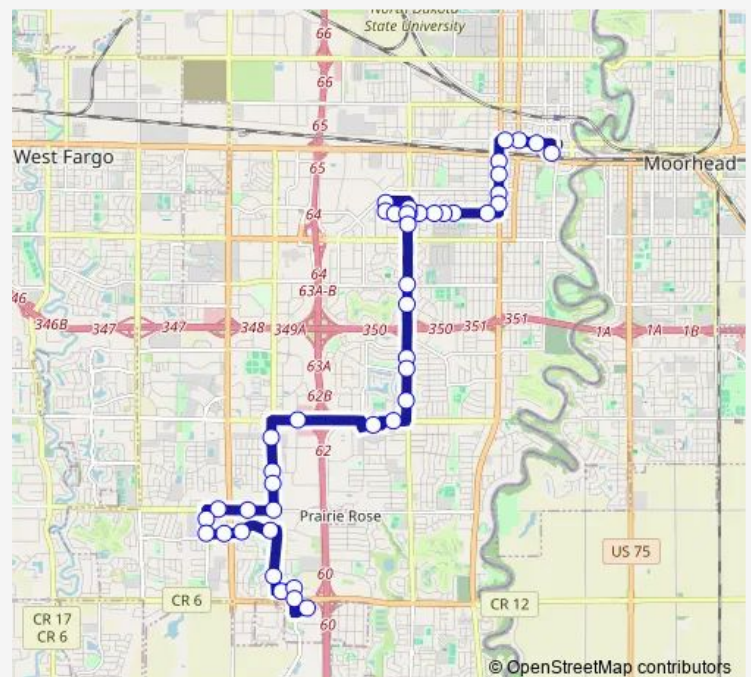

32nd Ave S & 39th St S (Corner Sw)

32nd Ave S & 32nd St S (Corner Sw)

Essentia Bus Stop Sign (South)

28th St S & 32nd Ave S (Midblock East)

32nd Ave S & 27th St S (Corner Sw)

### Route schedule

Shelter 265 (Walmart) — Gtc

Monday 06:27-21:27

Tuesday 06:27-21:27

Wednesday 06:27-21:27

Thursday 06:27-21:27

Friday 06:27-21:27

Saturday 07:27-19:27

### Route info

Direction: Shelter 265 (Walmart)

Stops: 47

Trip Duration: 0 hour 43 min

18 — 18 - Route 18

25th St S & 30th Ave S (Corner Se)

25th St S & 26th Ave S (Corner Se)

25th St S & 23rd Ave S (Corner Se)

25th St S & 20th Ave S (Corner Se)

25th St S & Flickertail Dr S (Corner Se)

25th St S & Flickertail Dr N (Corner Se)

25th St S & 25th St Market (Midblock East)

25th St S & 12th Ave S (Midblock East)

25th St S & 8th Ave S (Corner Se)