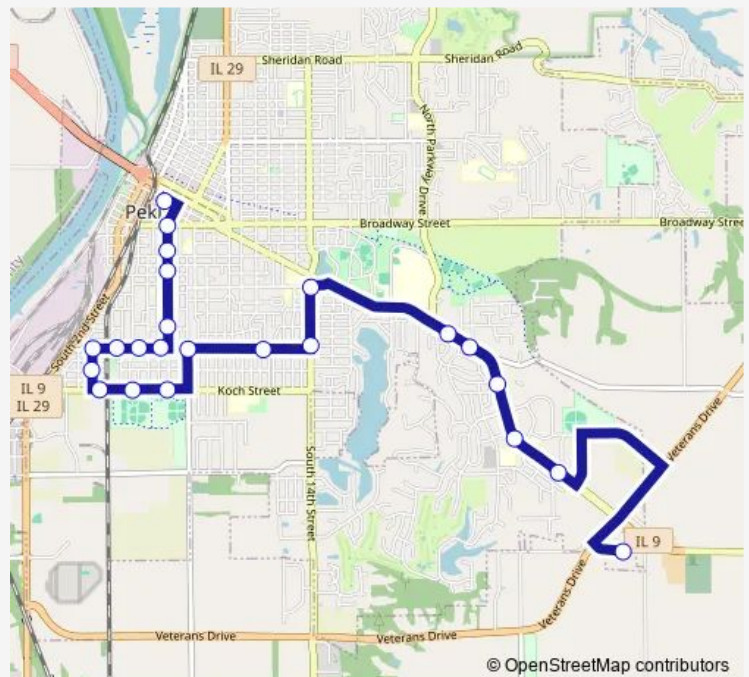

5th and Derby

Derby Street / South 11th Street

South 14th Street / Fisher Street

South 14th Street / Park Avenue

Court and Cottage

Court and Reservoir

Court and Hilltop

Court and Olt Ave.

Route schedule

Tazewell County Courthouse — Wal-Mart Pekin

Monday	06:45-17:45
Tuesday	06:45-17:45
Wednesday	06:45-17:45
Thursday	06:45-17:45
Friday	06:45-17:45
Saturday	—
Sunday	—

Route info

Direction: Tazewell County Courthouse

Stops: 23

Trip Duration: 0 hour 25 min

18 — Pekin South

Court Street / Unknown

Wal-Mart Pekin

Direction

Wal-Mart Pekin — Tazewell County Courthouse

21 stops

[Open route schedule](#)

Wal-Mart Pekin

Unitypoint

Griffin and van De Ver Ave.

Court Street / Unknown

Court @ Planet Fitness

Court and Reservoir

Court Street / Court Street