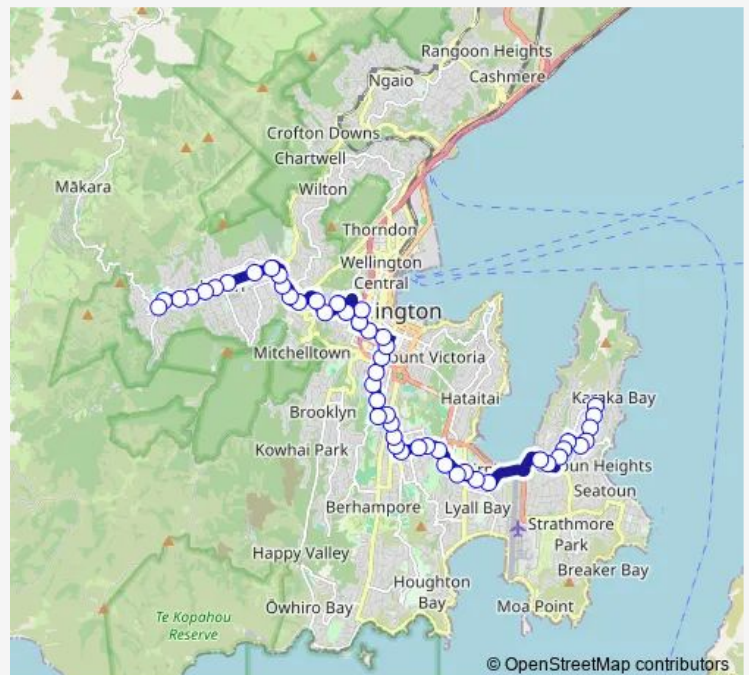

**Bus 18 Miramar - Newtown - Kelburn - Karori**

[Go to website](#)

**Direction**

Miramar - Darlington Road (near 124) — Karori - Karori Road

50 stops

[Open route schedule](#)

- Miramar - Darlington Road (near 124)
- Darlington Road (near 104)
- Darlington Road (near 64)
- Darlington Road opposite Puriri Street
- Rotherham Terrace (near 80)
- Park Road at Rotherham Terrace (near 86)
- Park Road at Brussels Street
- Park Road at Byron Street (near 34)
- Miramar Shops - Stop A
- Miramar Avenue at Portsmouth Road
- Rongotai Road at Salek Street
- Rongotai Road at Ross Street
- Kilbirnie - Stop C
- Rongotai Road at Childers Terrace
- Crawford Road at Kilbirnie Tennis Club
- Crawford Road opposite Wellington Road
- Constable Street at Coromandel Street
- Constable Street at Owen Street (near 84)
- Constable Street at Riddiford Street
- Riddiford Street at Newtown Shops (opposite 157)
- Riddiford Street at Hall Street

**Route info**

Direction: Miramar - Darlington Road (near 124)

Stops: 50

Trip Duration: 0 hour 54 min

18 — Miramar - Newtown - Kelburn - Karori

Wellington Hospital - Stop B

John Street at Adelaide Road (near 11)

## Route info

Direction: Karori - Allington Road

Stops: 47

Trip Duration: 1 hour 4 min

Hutchison Road - Stop B

John Street at Adelaide Road

Wellington Hospital - Stop A

Riddiford Street at Newtown Shops (near 157)

Rotherham Terrace at Darlington Road

Darlington Road at Puriri Street (near 33)

Darlington Road (near 65)

Darlington Road at Camperdown Road

Miramar - Darlington Road (near 155)

18 Bus time schedules and route maps are available in an offline PDF at [busmaps.com](https://busmaps.com). Use the [busmaps.com](https://busmaps.com) website to see live bus times, train schedule or subway schedule, and step-by-step directions for all public transit in Wellington