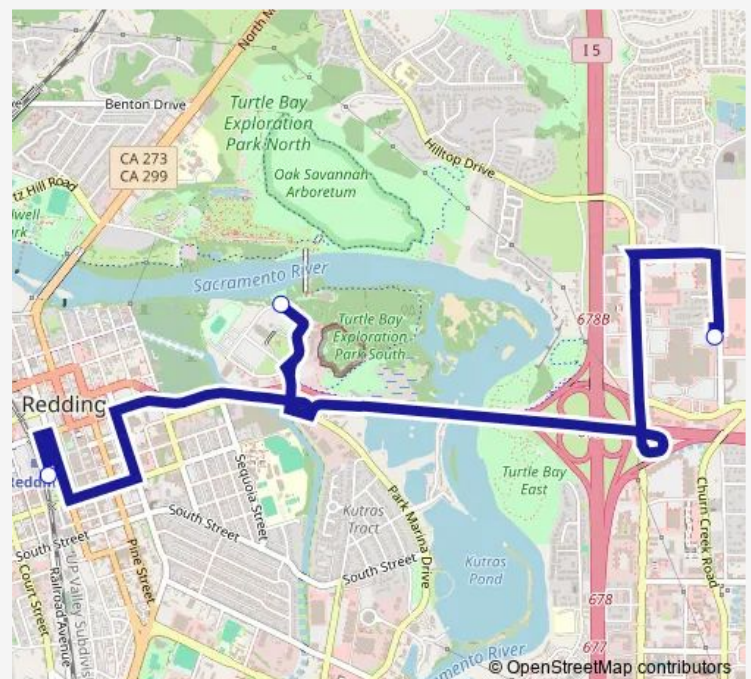

### Direction

Downtown Passenger Terminal — Canby Transfer Center

3 stops

[Open route schedule](#)

Downtown Passenger Terminal

Turtle Bay Exploration Park (Sheraton)

Canby Transfer Center

### Route schedule

Downtown Passenger Terminal — Canby Transfer Center

Monday 04:58-18:20

Tuesday 04:58-18:20

Wednesday 04:58-18:20

Thursday 04:58-18:20

Friday 04:58-18:20

Saturday 07:20-18:20

### Route info

Direction: Downtown Passenger Terminal

Stops: 3

Trip Duration: 0 hour 15 min

18 — Crosstown

**Direction**

Canby Transfer Center — Downtown Passenger Terminal

3 stops

[Open route schedule](#)

Canby Transfer Center

Turtle Bay Exploration Park (Sheraton)

Downtown Passenger Terminal