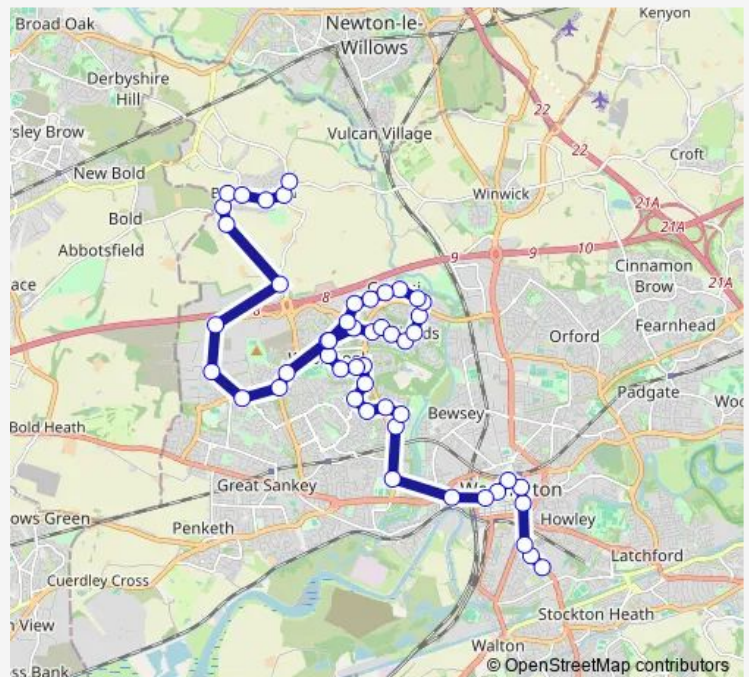

Thursday 07:50

Friday 07:50

Saturday —

Sunday —

Route info

Direction: Asda

Stops: 34

Trip Duration: 0 hour 43 min

Nansen Close

St Gregorys School

Crosfields

Town Hall

Garven Place Alighting Only

Bus Interchange

Direction

Fir Tree Lane — Causeway Hotel

Thursday 07:38

Friday 07:38

Saturday —

Sunday —

Route info

Direction: Fir Tree Lane

Stops: 52

Trip Duration: 1 hour 6 min

Sunday —

Route info

Direction: Causeway Hotel

Stops: 49

Trip Duration: 1 hour 2 min

Lydbury Close

Barmouth Close

St Davids Drive