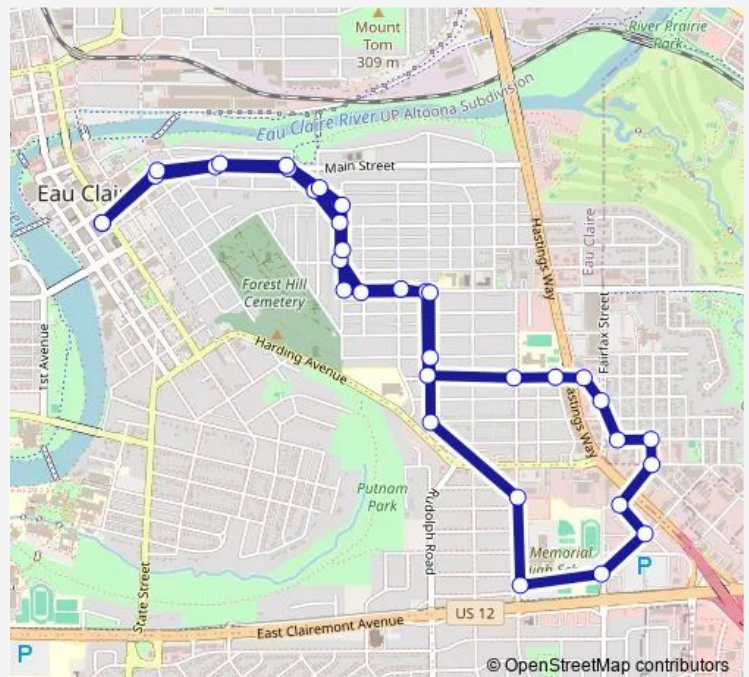

Direction

Transfer Center — Transfer Center

34 stops

[Open route schedule](#)

- Transfer Center
- Main and Dodge
- Main and Grove
- Main and McGraw
- Barland and Summer
- Chauncey and Hogeboom
- Chauncey and Belmont
- Highland and Roderick
- Highland and Margaret
- Margaret and Fenwick
- Fenwick and Keith
- Fenwick and Donnellan
- Fenwick and O' Reilly Lot
- Fairfax and Laurel
- Hamilton and Harriet
- Hamilton and Harlem
- Kirk and Gloede
- Kirk and Esmond
- Esmond and Pleasant
- Clairemont and Fairfax
- Keith and Memorial High School

Route schedule

Transfer Center — Transfer Center

Monday	06:16-21:46
Tuesday	06:16-21:46
Wednesday	06:16-21:46
Thursday	06:16-21:46
Friday	06:16-21:46
Saturday	08:46-17:46
Sunday	—

Route info

Direction: Transfer Center

Stops: 34

Trip Duration: 0 hour 30 min

Keith and Hopkins

Margaret and Valmont

Margaret and Hoover

Margaret and Highland

Highland and Lee

Highland and Chauncey

Chauncey and Altoona

Chauncey and Emery

Barland and Summer

Main and McGraw

Main and Grove

Main and Dodge

Transfer Center

18 Bus time schedules and route maps are available in an offline PDF at busmaps.com. Use the busmaps.com website to see live bus times, train schedule or subway schedule, and step-by-step directions for all public transit in Eau Claire