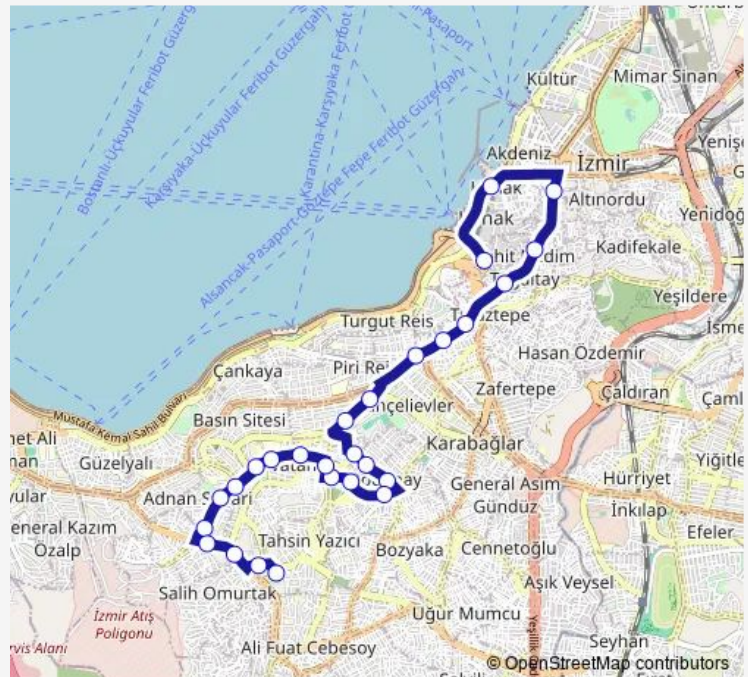

Thursday 00:00-23:40

Friday 00:00-23:40

Saturday 00:00-23:35

Sunday 00:00-23:40

Route info

Direction: Etnografya Müzesi

Stops: 27

Trip Duration: 0 hour 45 min

18 — Yeşilyurt - Konak

BusMaps

Karabağlar Halk Eğitim Merkezi

Mermerci

Maliyeciler

Arap Deresi

Yadigar Sitesi

Yeşilyurt

Wednesday 06:10-23:20

Thursday 06:10-23:20

Friday 06:10-23:20

Saturday 06:10-23:20

Sunday 06:10-23:20

Route info

Direction: Yeşilyurt

Stops: 24