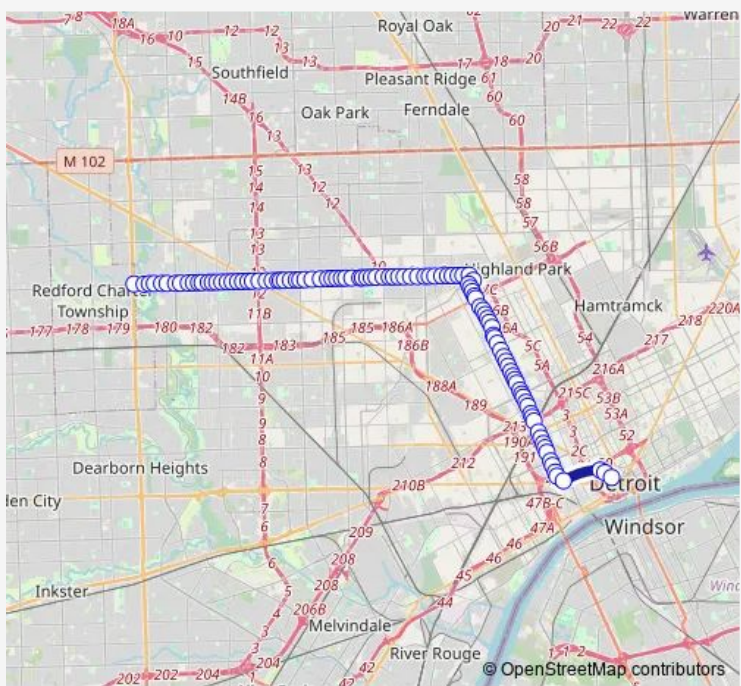

Bus 18 Fenkell

[Go to website](#)

Direction
 Fenkell & Dale — Rosa Parks Transit Center - Deboarding
 105 stops
[Open route schedule](#)

- Fenkell & Dale
- Fenkell & Virgil
- Fenkell & Grayfield
- Fenkell & West Parkway
- Fenkell & Chatham
- Fenkell & Dacosta
- Fenkell & Lahser
- Fenkell & Burgess
- Fenkell & Westbrook
- Fenkell & Trinity
- Fenkell & Pierson
- Fenkell & Patton
- Fenkell & Stout
- Fenkell & Heyden
- Fenkell & Evergreen
- Fenkell & Auburn
- Fenkell & W Outer Dr
- Fenkell & Piedmont
- Fenkell & Artesian
- Fenkell & Glastonbury
- Fenkell & Faust

Route schedule
 Fenkell & Dale — Rosa Parks Transit Center - Deboarding

Monday	05:10-22:00
Tuesday	05:10-22:00
Wednesday	05:10-22:00
Thursday	05:10-22:00
Friday	05:10-22:00
Saturday	06:00-22:00
Sunday	08:03-20:03

Route info
 Direction: Fenkell & Dale
 Stops: 105
 Trip Duration: 0 hour 47 min

18 — Fenkell BusMaps

Fenkell & Rosemont

Fenkell & Southfield

Fenkell & Oakfield

Fenkell & Gilchrist

Fenkell & Ferguson

Fenkell & Mettetal