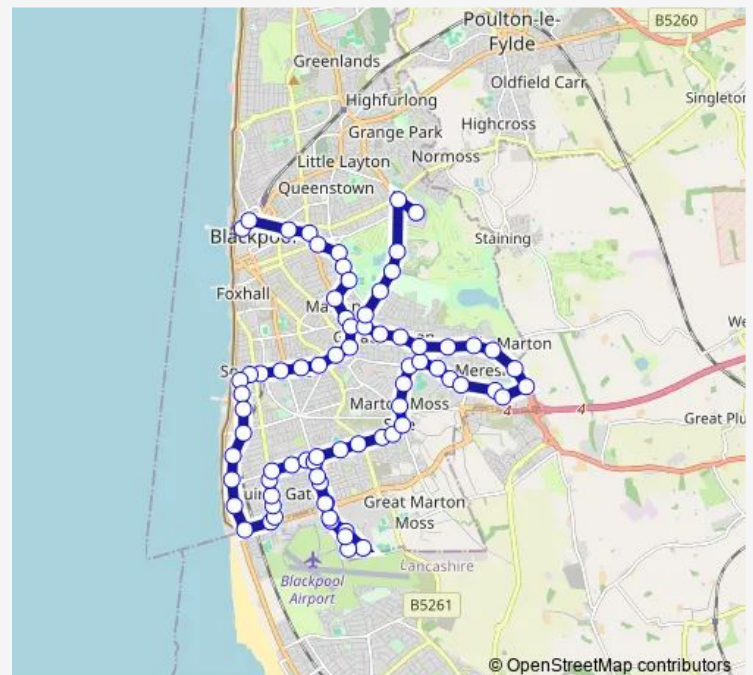

Bus 18 Blackpool - Victoria Hospital

[Go to website](#)

Direction

Clifton Street — Hospital Entrance

75 stops

[Open route schedule](#)

Clifton Street

Abingdon Street

Waterloo Road

Station Road

Withnell Road

Route schedule

Clifton Street — Hospital Entrance

Monday 07:03-18:00

Tuesday 07:03-18:00

Wednesday 07:03-18:00

Thursday 07:03-18:00

Friday 07:03-18:00

Saturday 07:03-18:00

Sunday 09:03-16:00

Route info

Direction: Clifton Street

Stops: 75

Trip Duration: 1 hour 18 min

18 — Blackpool - Victoria Hospital

Watson Road

Napier Avenue

Tudor Place

Abercorn Place

Starr Gate

Blackpool Airport

Squires Gate