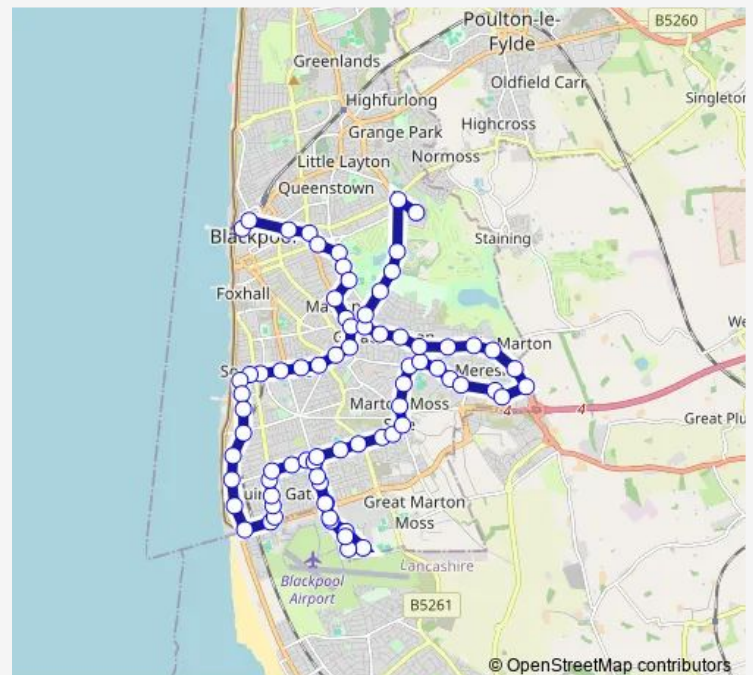

Bus 18 Blackpool - Victoria Hospital

[Go to website](#)

Direction

Clifton Street — Hospital Entrance

75 stops

[Open route schedule](#)

Clifton Street

Abingdon Street

Waterloo Road

Station Road

Withnell Road

Route schedule

Clifton Street — Hospital Entrance

Monday 07:03-18:00

Tuesday 07:03-18:00

Wednesday 07:03-18:00

Thursday 07:03-18:00

Friday 07:03-18:00

Saturday 07:03-18:00

Sunday 09:03-16:00

Route info

Direction: Clifton Street

Stops: 75

Trip Duration: 1 hour 18 min

18 — Blackpool - Victoria Hospital

Watson Road

Napier Avenue

Tudor Place

Abercorn Place

Starr Gate

Blackpool Airport

Squires Gate