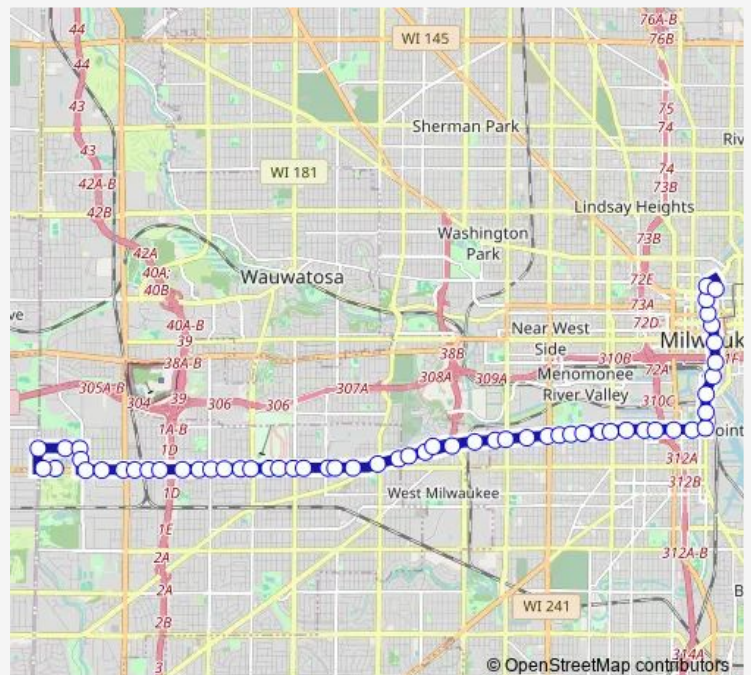

National & S23

National & S25

National & Layton

Route schedule

Broadway & Knapp — Greenfield & S121

Monday	04:04-00:51 ⁺¹
Tuesday	04:04-00:51 ⁺¹
Wednesday	04:04-00:51 ⁺¹
Thursday	04:04-00:51 ⁺¹
Friday	04:04-00:51 ⁺¹
Saturday	04:33-00:04 ⁺¹
Sunday	06:02-00:35 ⁺¹

Route info

Direction: Broadway & Knapp

Stops: 53

Trip Duration: 0 hour 38 min

18 — National - Greenfield

National & S31

National & S35

National & S37

Route info

Direction: Greenfield & S121

Stops: 57

Trip Duration: 0 hour 53 min

National & S60

National & S56

National & S54

National & S50