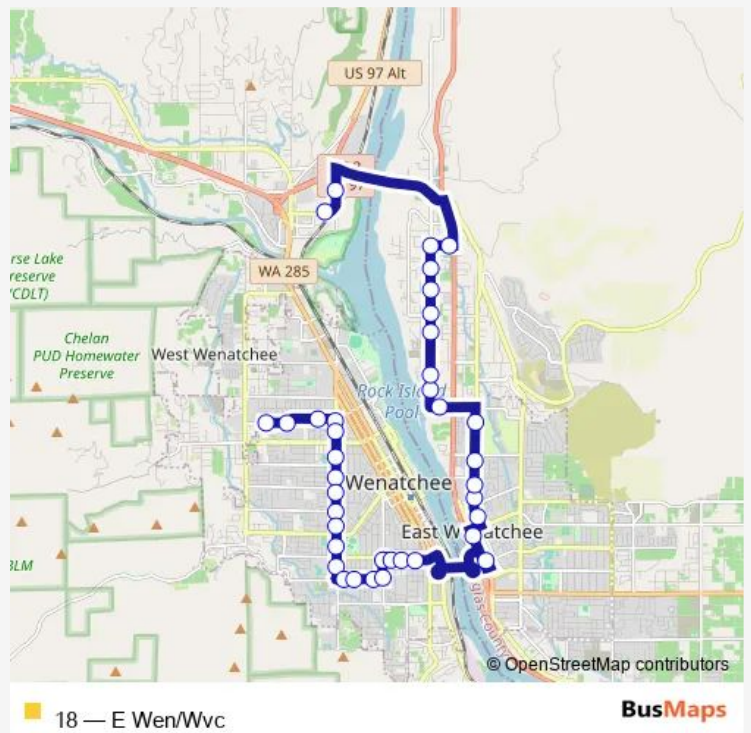

Bus 18 E Wen/Wvc

[Go to website](#)

Direction
 9th St and Booie Ct — Olds Station Park-and-Ride (north-side)
 38 stops
[Open route schedule](#)

- 9th St and Booie Ct
- 9th St and College
- 9th St and Ramona
- Miller St and 9th
- Miller St and 5th
- Miller St and Orchard
- Miller St and Madison
- Miller St and Washington
- Miller St and Castlerock
- Miller St and Columbine
- Miller St and Montana
- Miller and Stevens at Wenatchee Hs
- Red Apple Rd and Rosewood
- Red Apple Rd and Linwood
- Red Apple Rd and Highland
- Okanogan Ave and Red Apple
- Okanogan Ave and Ferry
- Ferry St and Cascade
- Ferry St and Methow
- Ferry St and Chelan
- Wenatchee Valley Mall (northside)

Route info

Direction: 9th St and Booie Ct
 Stops: 38
 Trip Duration: 0 hour 32 min

Valley Mall Pkwy and 9th

Baker Ave and 9th

Baker Ave and 11th

Baker Ave and 12th

Baker Ave and 14th

Baker Ave and 17th

33rd St and Sunset

Euclid Ave and Gunn

Olds Station Park-and-Ride (northside)

Direction

Olds Station Park-and-Ride (southside) — 9th St and Booie Ct

38 stops

[Open route schedule](#)

Olds Station Park-and-Ride (southside)

Route info

Direction: Olds Station Park-and-Ride (southside)

Stops: 38

Trip Duration: 0 hour 30 min

Red Apple Rd and Highland

Red Apple Rd and Fuller

Red Apple Rd and Linwood

Miller and Stevens at Wenatchee Hs