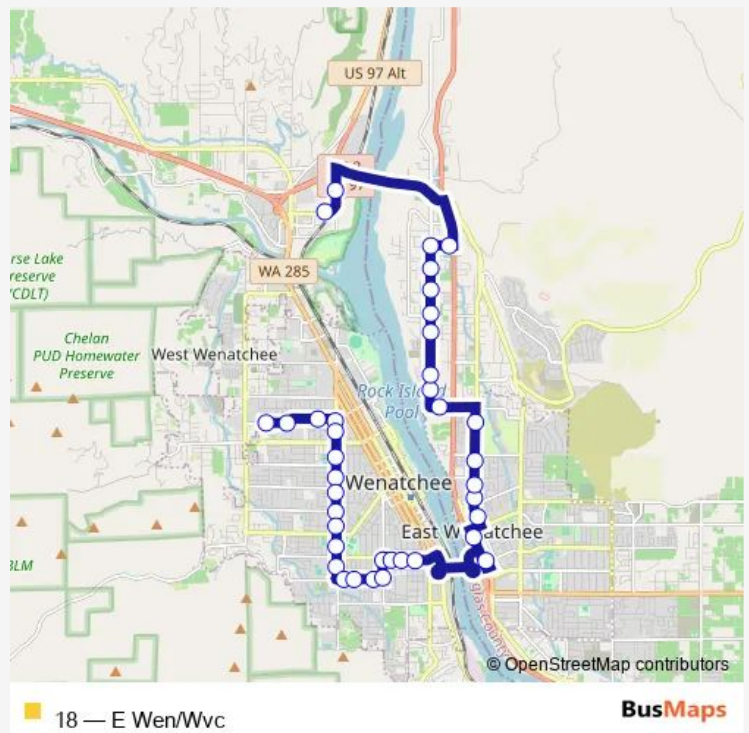

Bus 18 E Wen/Wvc

[Go to website](#)

Direction
 9th St and Booie Ct — Olds Station Park-and-Ride (north-side)
 38 stops
[Open route schedule](#)

- 9th St and Booie Ct
- 9th St and College
- 9th St and Ramona
- Miller St and 9th
- Miller St and 5th
- Miller St and Orchard
- Miller St and Madison
- Miller St and Washington
- Miller St and Castlerock
- Miller St and Columbine
- Miller St and Montana
- Miller and Stevens at Wenatchee Hs
- Red Apple Rd and Rosewood
- Red Apple Rd and Linwood
- Red Apple Rd and Highland
- Okanogan Ave and Red Apple
- Okanogan Ave and Ferry
- Ferry St and Cascade
- Ferry St and Methow
- Ferry St and Chelan
- Wenatchee Valley Mall (northside)

Route info

Direction: 9th St and Booie Ct
 Stops: 38
 Trip Duration: 0 hour 35 min

Valley Mall Pkwy and 9th

Baker Ave and 9th

Baker Ave and 11th

Baker Ave and 12th

Baker Ave and 14th

Baker Ave and 17th

33rd St and Sunset

Euclid Ave and Gunn

Olds Station Park-and-Ride (northside)

Direction

Olds Station Park-and-Ride (southside) — 9th St and Booie Ct

38 stops

[Open route schedule](#)

Olds Station Park-and-Ride (southside)

Route info

Direction: Olds Station Park-and-Ride (southside)

Stops: 38

Trip Duration: 0 hour 35 min

Red Apple Rd and Highland

Red Apple Rd and Fuller

Red Apple Rd and Linwood

Miller and Stevens at Wenatchee Hs