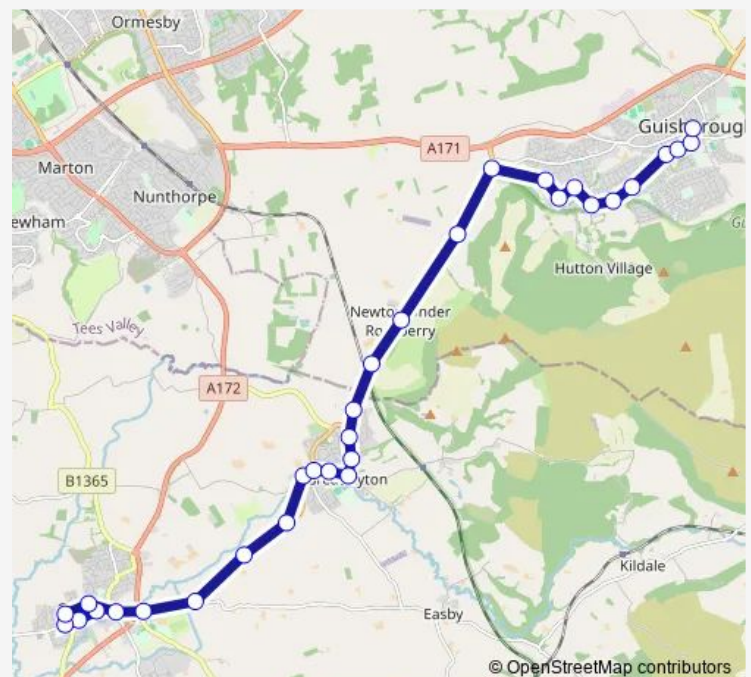

The King's Head Inn

Bousdale Farm

Forest & Walkway Visitor Centre

Route schedule

High Street — Market Place

Monday 09:15-13:15

Tuesday 09:15-13:15

Wednesday 09:15-13:15

Thursday 09:15-13:15

Friday 09:15-13:15

Saturday 09:15-13:15

Sunday —

Route info

Direction: High Street

Stops: 31

Trip Duration: 0 hour 35 min

■ 18 — Stokesley - Guisborough

Deepdale

Askewdale

Rosedale Crescent

The Grove

St Leonards Road South End

Strona Walk

Sainsbury's

Sunday —

Route info

Direction: Market Place

Stops: 27

Trip Duration: 0 hour 26 min

Leven Bridge House

High Street

18 Bus time schedules and route maps are available in an offline PDF at busmaps.com. Use the busmaps.com website to see live bus times, train schedule or subway schedule, and step-by-step directions for all public transit in Guisborough