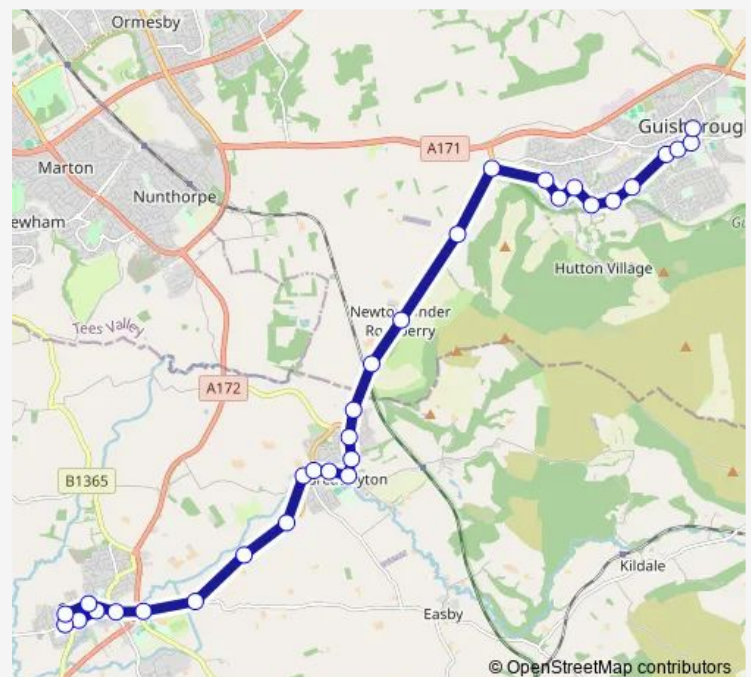

### Route schedule

High Street — Market Place

Monday 09:15-13:15

Tuesday 09:15-13:15

Wednesday 09:15-13:15

Thursday 09:15-13:15

Friday 09:15-13:15

Saturday 09:15-13:15

### Route info

Direction: High Street

Stops: 31

Trip Duration: 0 hour 35 min

■ 18 — Stokesley - Guisborough

BusMaps

Deepdale

Askewdale