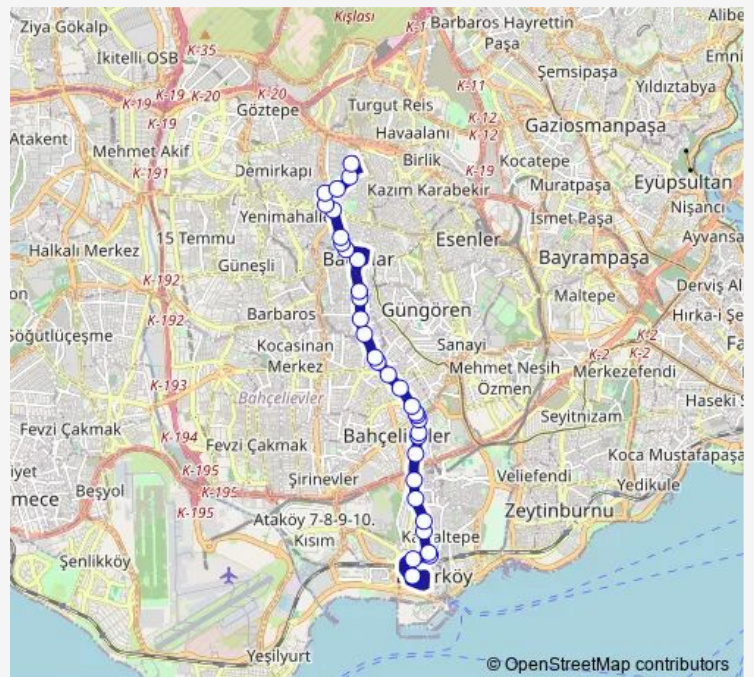

Thursday 05:50

Friday 05:50

Saturday 05:50

Sunday 05:50

Route info

Direction: Sporcu Sk.

Stops: 33

Trip Duration: 0 hour 29 min

■ Bakirköy – Bağcılar – Kemalpaşa Güzergahi-2 —
Bakirköy - Bağcılar - Kemalpaşa MH. - Şirinevler

BusMaps

Esenyol

Minibüs Durađı

Bađcılar Merkez Camii

Birlik Caddesi

Çeşme

Çeşme

Yavuzselim Mahallesi

Bađcılar Çiftlik

20. Cad.

20. Cad.

20. Cad.

8/24 Sk.

Direction

8/24 Sk. — Sporcu Sk.

Thursday 05:50

Friday 05:50

Saturday 05:50

Sunday 05:50

Route info

Direction: 8/24 Sk.

Stops: 33

Trip Duration: 0 hour 28 min