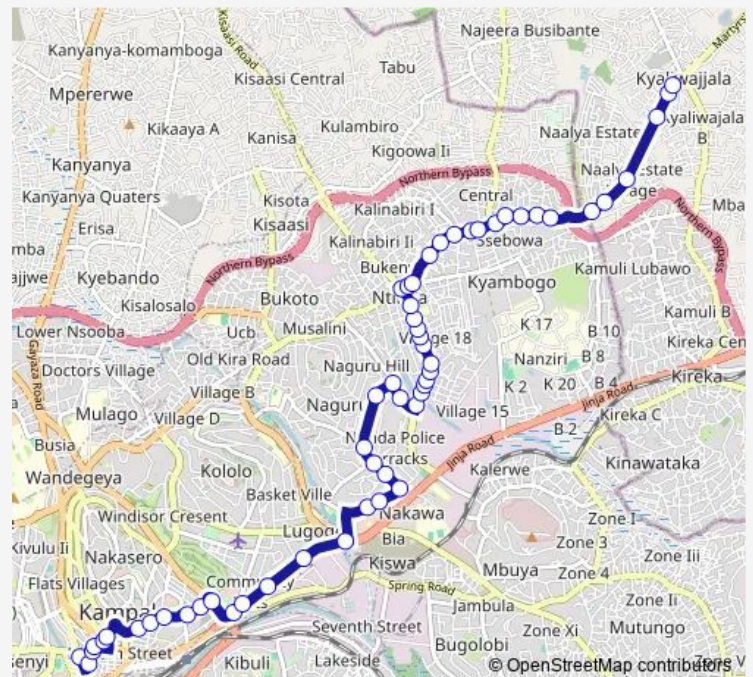

Ubc Headquarters (Nile Avenue)

Uganda Media Centre (Nile Avenue)

Oasis Mall

Centenary Park - Electoral Commission

Warid Clock Tower - Airtel Headquarters

British American Tobacco

Archer Rd - New Vision

Lugogo Shopping Mall - Shoprite (Jinja Rd)

Wednesday 06:30-19:00

Thursday 06:30-19:00

Friday 06:30-19:00

Saturday 06:30-19:00

Sunday 06:30-19:00

Route info

Direction: Kampala Old Taxi Park

Stops: 56

Trip Duration: 1 hour 33 min

Ic022 — Kyaliwajjala-Old Taxi Park

Unafri Village

Quick Pick Supermarket

Aird Head Office

Katalima Loop - Ntinda li Rd Junction

Hotel Villanova

Shell Ntinda