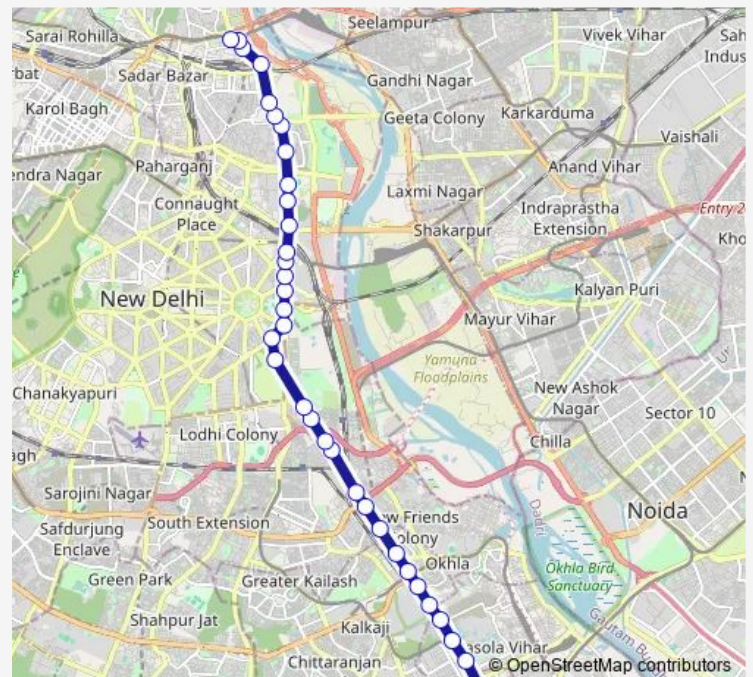

Thursday 08:15-11:25

Friday 08:15-11:25

Saturday 08:15-11:25

Sunday 08:15-11:25

Route info

Direction: Madanpur Khadar Village

Stops: 36

Trip Duration: 1 hour 12 min